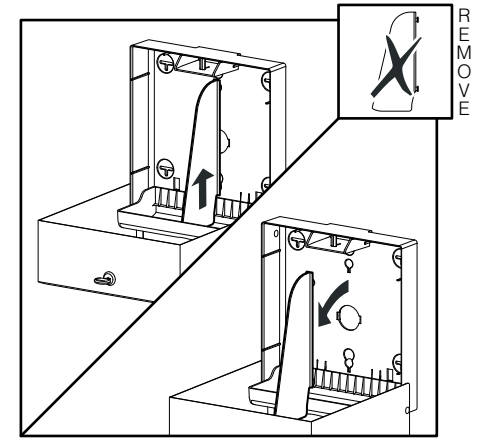

DELTA CLEAN® WC-Einzelblattspender Doppel Edelstahl
 MINI MULTIFOLD HAND TOWEL DISPENSER (🧻)
 JUMBO TOILET ROLL DISPENSER (🌀)
 MINI FOLDED TOILET TISSUE DISPENSER (🧻)

DZ6533

L

(i) Only with dispenser not fixed on the wall

(i) Only with dispenser not fixed on the wall