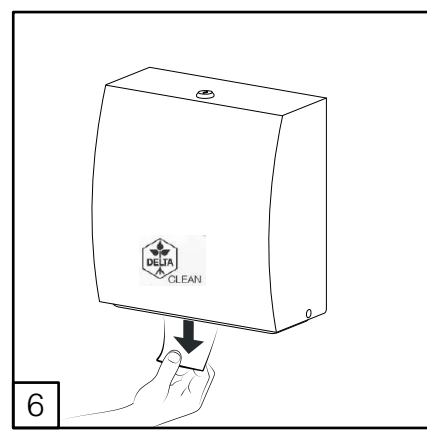

DELTA CLEAN® WC-Einzelblattspender Doppel Edelstahl
 MINI MULTIFOLD HAND TOWEL DISPENSER (🧻)
 JUMBO TOILET ROLL DISPENSER (🌀)
 MINI FOLDED TOILET TISSUE DISPENSER (🧻)

DZ6533

L

(i) Only with dispenser not fixed on the wall

(i) Only with dispenser not fixed on the wall