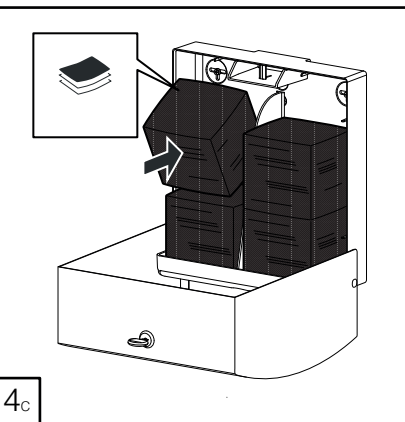

DELTA CLEAN® WC-Einzelblattspender Doppel Edelstahl
 MINI MULTIFOLD HAND TOWEL DISPENSER (🧻)
 JUMBO TOILET ROLL DISPENSER (🌀)
 MINI FOLDED TOILET TISSUE DISPENSER (🧻)

DZ6533

L

(i) Only with dispenser not fixed on the wall

(i) Only with dispenser not fixed on the wall