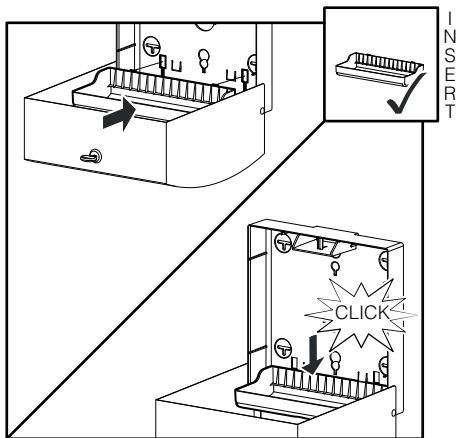

DELTA CLEAN® WC-Einzelblattspender Doppel Edelstahl
 MINI MULTIFOLD HAND TOWEL DISPENSER (🧻)
 JUMBO TOILET ROLL DISPENSER (🌀)
 MINI FOLDED TOILET TISSUE DISPENSER (🧻)

DZ6533

L

(i) Only with dispenser not fixed on the wall

(i) Only with dispenser not fixed on the wall