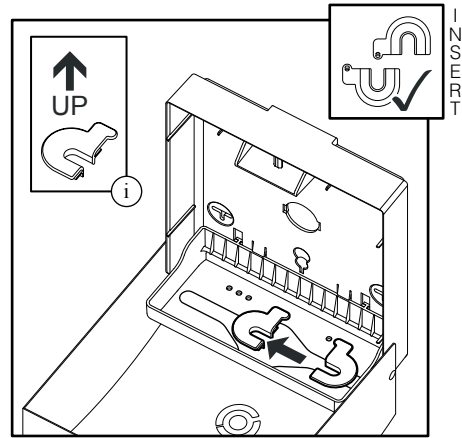

DELTA CLEAN® WC-Einzelblattspender Doppel Edelstahl
 MINI MULTIFOLD HAND TOWEL DISPENSER (🧻)
 JUMBO TOILET ROLL DISPENSER (🌀)
 MINI FOLDED TOILET TISSUE DISPENSER (🧻)

DZ6533

L

(i) Only with dispenser not fixed on the wall

(i) Only with dispenser not fixed on the wall