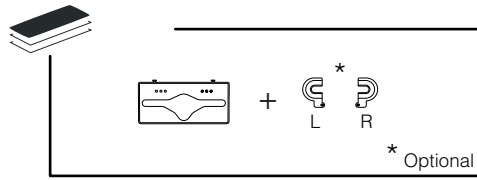

DELTA CLEAN® WC-Einzelblattspender Doppel Edelstahl
 MINI MULTIFOLD HAND TOWEL DISPENSER (🧻)
 JUMBO TOILET ROLL DISPENSER (🌀)
 MINI FOLDED TOILET TISSUE DISPENSER (🧻)

DZ6533

L

(i) Only with dispenser not fixed on the wall

(i) Only with dispenser not fixed on the wall