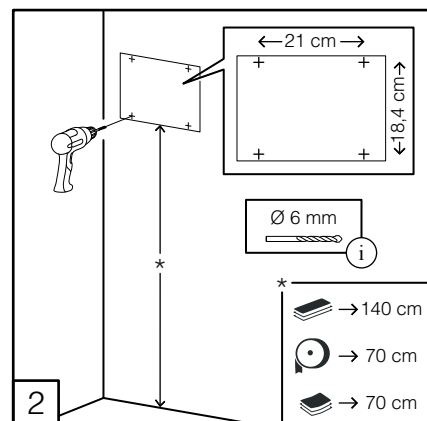

DELTA CLEAN® WC-Einzelblattspender Doppel Edelstahl
 MINI MULTIFOLD HAND TOWEL DISPENSER (🧻)
 JUMBO TOILET ROLL DISPENSER (🌀)
 MINI FOLDED TOILET TISSUE DISPENSER (🧻)

DZ6533

L

(i) Only with dispenser not fixed on the wall

(i) Only with dispenser not fixed on the wall