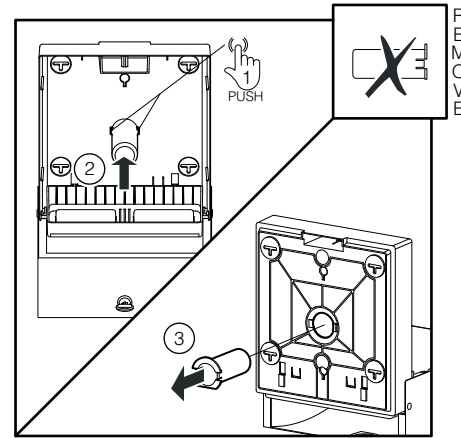

DELTA CLEAN® WC-Einzelblattspender Doppel Edelstahl
 MINI MULTIFOLD HAND TOWEL DISPENSER (🧻)
 JUMBO TOILET ROLL DISPENSER (🌀)
 MINI FOLDED TOILET TISSUE DISPENSER (🧻)

DZ6533

L

(i) Only with dispenser not fixed on the wall

(i) Only with dispenser not fixed on the wall