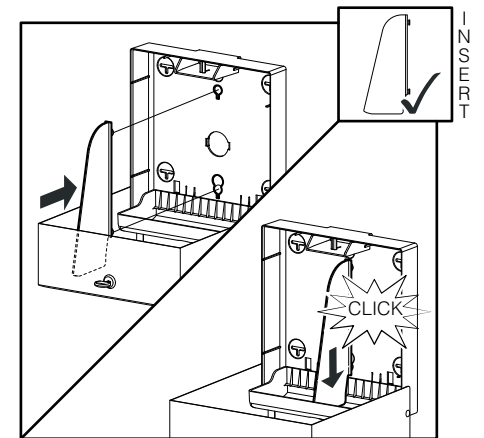

DELTA CLEAN® WC-Einzelblattspender Doppel Edelstahl
 MINI MULTIFOLD HAND TOWEL DISPENSER (🧻)
 JUMBO TOILET ROLL DISPENSER (🌀)
 MINI FOLDED TOILET TISSUE DISPENSER (🧻)

DZ6533

L

(i) Only with dispenser not fixed on the wall

(i) Only with dispenser not fixed on the wall