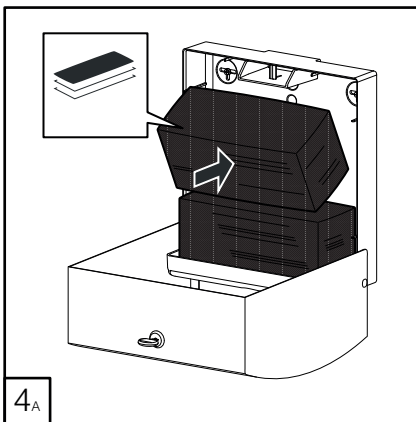

DELTA CLEAN® WC-Einzelblattspender Doppel Edelstahl
 MINI MULTIFOLD HAND TOWEL DISPENSER (🧻)
 JUMBO TOILET ROLL DISPENSER (🌀)
 MINI FOLDED TOILET TISSUE DISPENSER (🧻)

DZ6533

L

(i) Only with dispenser not fixed on the wall

(i) Only with dispenser not fixed on the wall