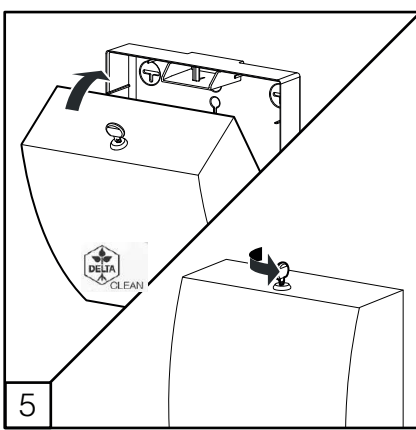

DELTA CLEAN® WC-Einzelblattspender Doppel Edelstahl
 MINI MULTIFOLD HAND TOWEL DISPENSER (🧻)
 JUMBO TOILET ROLL DISPENSER (🌀)
 MINI FOLDED TOILET TISSUE DISPENSER (🧻)

DZ6533

L

(i) Only with dispenser not fixed on the wall

(i) Only with dispenser not fixed on the wall