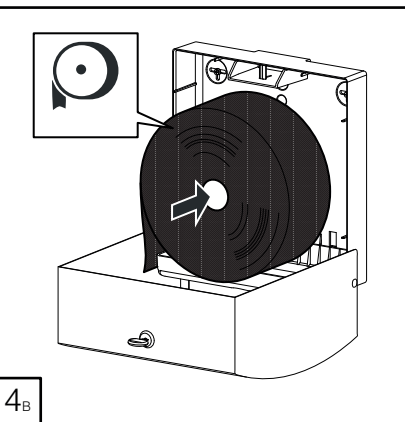

DELTA CLEAN® WC-Einzelblattspender Doppel Edelstahl
 MINI MULTIFOLD HAND TOWEL DISPENSER (🧻)
 JUMBO TOILET ROLL DISPENSER (🌀)
 MINI FOLDED TOILET TISSUE DISPENSER (🧻)

DZ6533

L

(i) Only with dispenser not fixed on the wall

(i) Only with dispenser not fixed on the wall