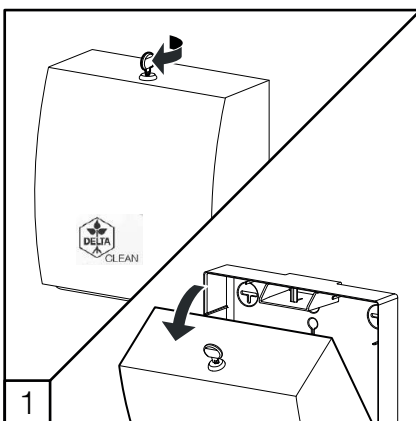

DELTA CLEAN® WC-Einzelblattspender Doppel Edelstahl
 MINI MULTIFOLD HAND TOWEL DISPENSER (🧻)
 JUMBO TOILET ROLL DISPENSER (🌀)
 MINI FOLDED TOILET TISSUE DISPENSER (🧻)

DZ6533

L

(i) Only with dispenser not fixed on the wall

(i) Only with dispenser not fixed on the wall