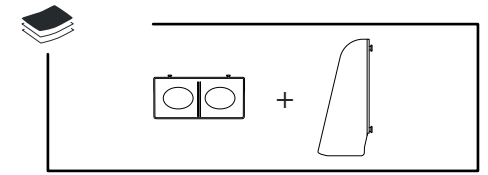

DELTA CLEAN® WC-Einzelblattspender Doppel Edelstahl
 MINI MULTIFOLD HAND TOWEL DISPENSER (🧻)
 JUMBO TOILET ROLL DISPENSER (🌀)
 MINI FOLDED TOILET TISSUE DISPENSER (🧻)

DZ6533

L

(i) Only with dispenser not fixed on the wall

(i) Only with dispenser not fixed on the wall