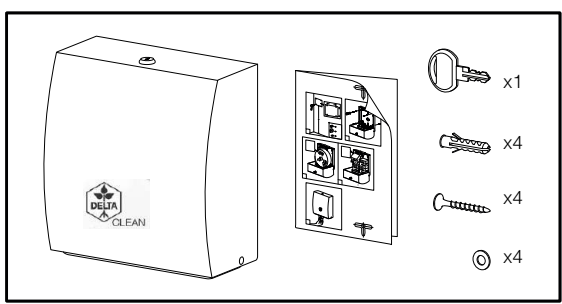

DELTA CLEAN® WC-Einzelblattspender Doppel Edelstahl
 MINI MULTIFOLD HAND TOWEL DISPENSER (🧻)
 JUMBO TOILET ROLL DISPENSER (🌀)
 MINI FOLDED TOILET TISSUE DISPENSER (🧻)

DZ6533

L

(i) Only with dispenser not fixed on the wall

(i) Only with dispenser not fixed on the wall