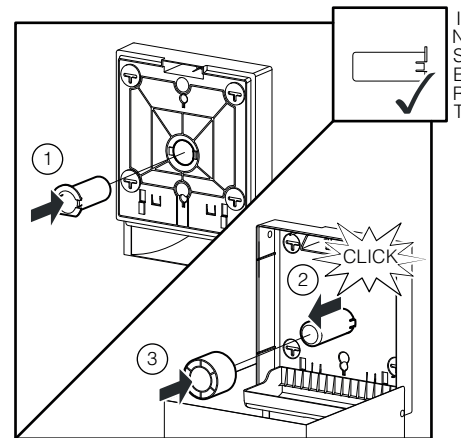

DELTA CLEAN® WC-Einzelblattspender Doppel Edelstahl
 MINI MULTIFOLD HAND TOWEL DISPENSER (🧻)
 JUMBO TOILET ROLL DISPENSER (🌀)
 MINI FOLDED TOILET TISSUE DISPENSER (🧻)

DZ6533

L

(i) Only with dispenser not fixed on the wall

(i) Only with dispenser not fixed on the wall