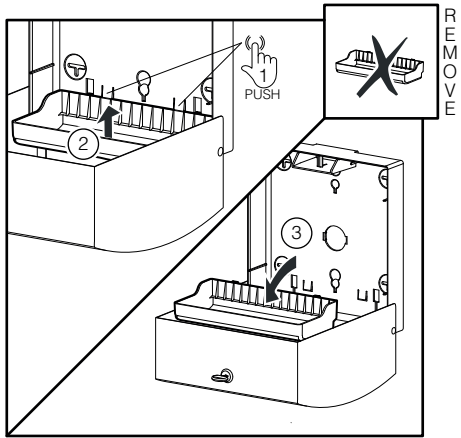

DELTA CLEAN® WC-Einzelblattspender Doppel Edelstahl
 MINI MULTIFOLD HAND TOWEL DISPENSER (🧻)
 JUMBO TOILET ROLL DISPENSER (🌀)
 MINI FOLDED TOILET TISSUE DISPENSER (🧻)

DZ6533

L

(i) Only with dispenser not fixed on the wall

(i) Only with dispenser not fixed on the wall