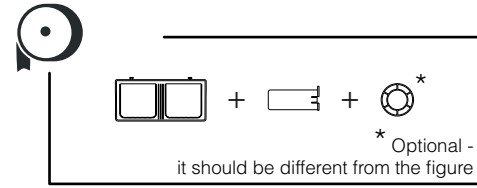

DELTA CLEAN® WC-Einzelblattspender Doppel Edelstahl
 MINI MULTIFOLD HAND TOWEL DISPENSER (🧻)
 JUMBO TOILET ROLL DISPENSER (🌀)
 MINI FOLDED TOILET TISSUE DISPENSER (🧻)

DZ6533

L

(i) Only with dispenser not fixed on the wall

(i) Only with dispenser not fixed on the wall