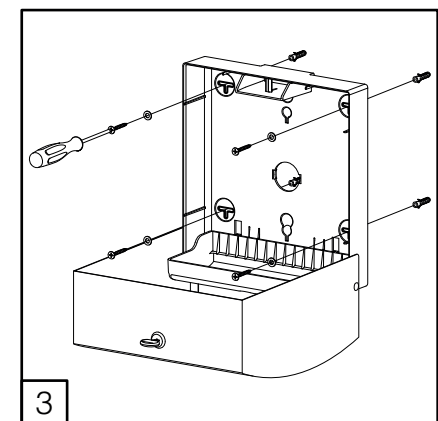

DELTA CLEAN® WC-Einzelblattspender Doppel Edelstahl
 MINI MULTIFOLD HAND TOWEL DISPENSER (🧻)
 JUMBO TOILET ROLL DISPENSER (🌀)
 MINI FOLDED TOILET TISSUE DISPENSER (🧻)

DZ6533

L

(i) Only with dispenser not fixed on the wall

(i) Only with dispenser not fixed on the wall