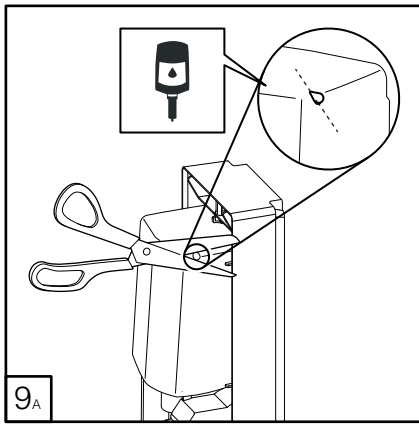

# DELTA CLEAN® Seifenspender Edelstahl Sensor

ELECTRONIC SOAP DISPENSER WITH HARD CARTRIDGE (🔋) OR REFILLABLE (🔋)

\* Refillable version only

 OPERATING  
 TEMPERATURE  
 -15 ~ +50 °C

i