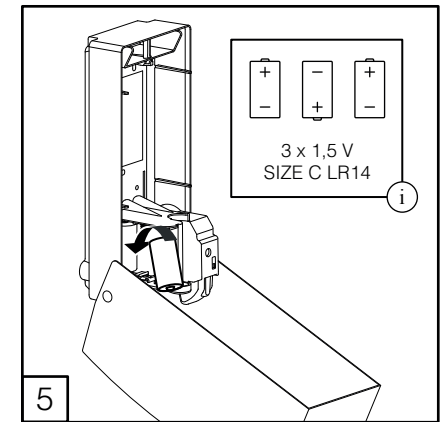

# DELTA CLEAN® Seifenspender Edelstahl Sensor

ELECTRONIC SOAP DISPENSER WITH HARD CARTRIDGE (🔋) OR REFILLABLE (🔋)

\* Refillable version only

 OPERATING  
 TEMPERATURE  
 -15 ~ +50 °C

i