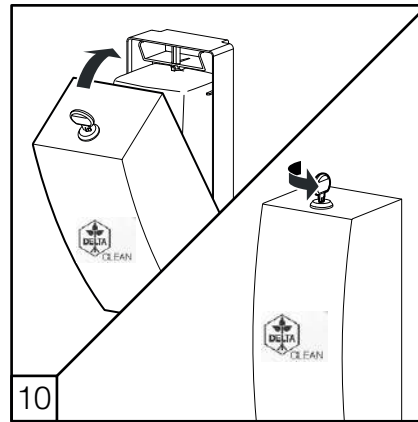

# DELTA CLEAN® Seifenspender Edelstahl Sensor

ELECTRONIC SOAP DISPENSER WITH HARD CARTRIDGE (🔋) OR REFILLABLE (🔋)

\* Refillable version only

 OPERATING  
 TEMPERATURE  
 -15 ~ +50 °C

i