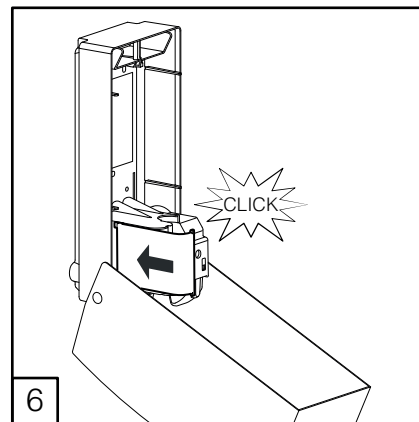

# DELTA CLEAN® Seifenspender Edelstahl Sensor

ELECTRONIC SOAP DISPENSER WITH HARD CARTRIDGE (🔋) OR REFILLABLE (🔋)

\* Refillable version only

 OPERATING  
 TEMPERATURE  
 -15 ~ +50 °C

i