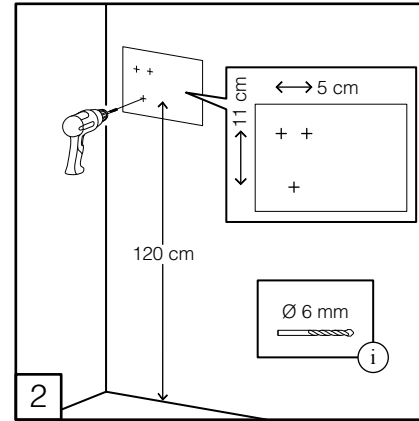

# DELTA CLEAN® Seifenspender Edelstahl Sensor

ELECTRONIC SOAP DISPENSER WITH HARD CARTRIDGE (🔋) OR REFILLABLE (🔋)

\* Refillable version only

 OPERATING  
 TEMPERATURE  
 -15 ~ +50 °C

i