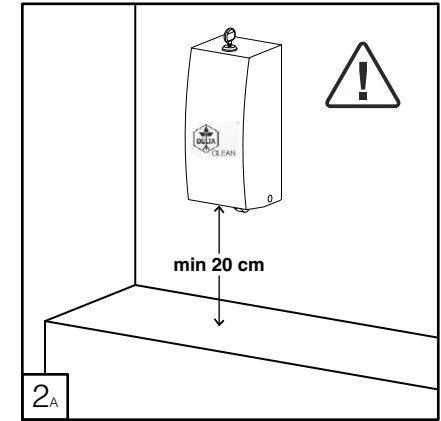

# DELTA CLEAN® Seifenspender Edelstahl Sensor

ELECTRONIC SOAP DISPENSER WITH HARD CARTRIDGE (🔋) OR REFILLABLE (🔋)

\* Refillable version only

 OPERATING  
 TEMPERATURE  
 -15 ~ +50 °C

i