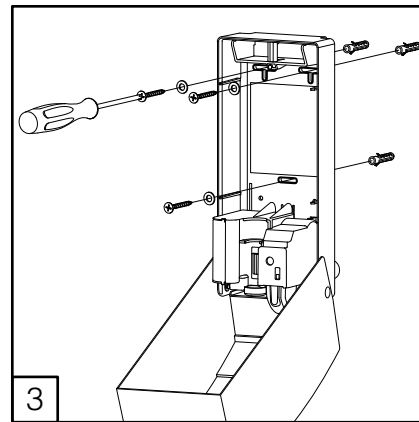

# DELTA CLEAN® Seifenspender Edelstahl Sensor

ELECTRONIC SOAP DISPENSER WITH HARD CARTRIDGE (🔋) OR REFILLABLE (🔋)

\* Refillable version only

 OPERATING  
 TEMPERATURE  
 -15 ~ +50 °C

i