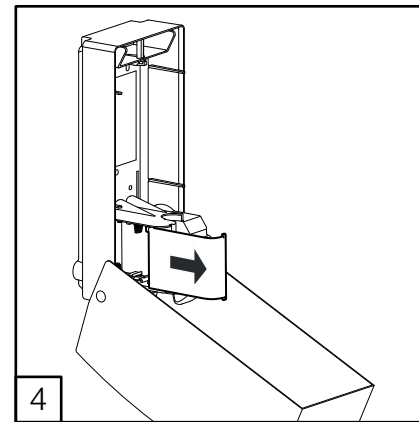

# DELTA CLEAN® Seifenspender Edelstahl Sensor

ELECTRONIC SOAP DISPENSER WITH HARD CARTRIDGE (🔋) OR REFILLABLE (🔋)

\* Refillable version only

 OPERATING  
 TEMPERATURE  
 -15 ~ +50 °C

i