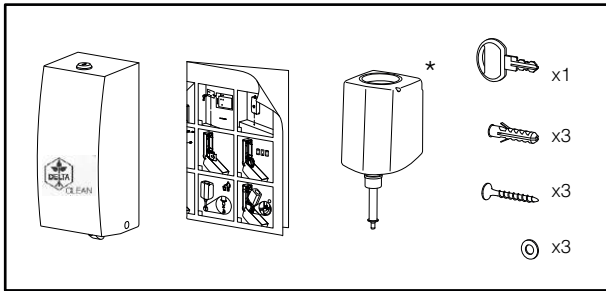

# DELTA CLEAN® Seifenspender Edelstahl Sensor

ELECTRONIC SOAP DISPENSER WITH HARD CARTRIDGE (🔋) OR REFILLABLE (🔋)

\* Refillable version only

 OPERATING  
 TEMPERATURE  
 -15 ~ +50 °C

i