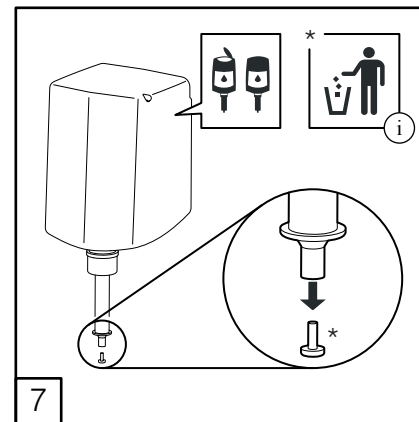

# DELTA CLEAN® Seifenspender Edelstahl Sensor

ELECTRONIC SOAP DISPENSER WITH HARD CARTRIDGE (🔋) OR REFILLABLE (🔋)

\* Refillable version only

 OPERATING  
 TEMPERATURE  
 -15 ~ +50 °C

i