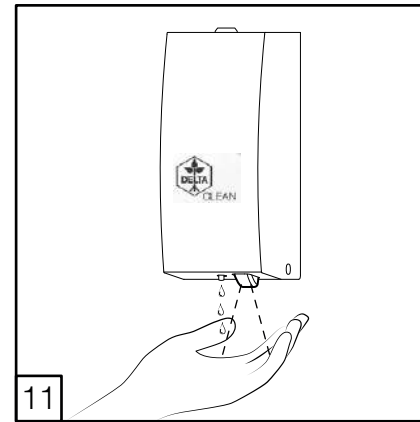

# DELTA CLEAN® Seifenspender Edelstahl Sensor

ELECTRONIC SOAP DISPENSER WITH HARD CARTRIDGE (🔋) OR REFILLABLE (🔋)

\* Refillable version only

 OPERATING  
 TEMPERATURE  
 -15 ~ +50 °C

i