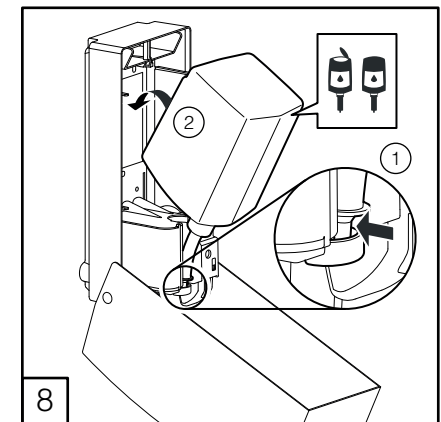

# DELTA CLEAN® Seifenspender Edelstahl Sensor

ELECTRONIC SOAP DISPENSER WITH HARD CARTRIDGE (🔋) OR REFILLABLE (🔋)

\* Refillable version only

 OPERATING  
 TEMPERATURE  
 -15 ~ +50 °C

i