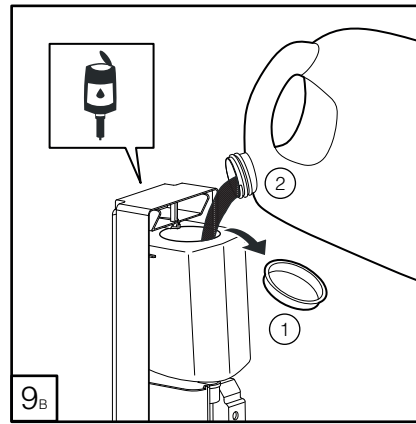

# DELTA CLEAN® Seifenspender Edelstahl Sensor

ELECTRONIC SOAP DISPENSER WITH HARD CARTRIDGE (🔋) OR REFILLABLE (🔋)

\* Refillable version only

 OPERATING  
 TEMPERATURE  
 -15 ~ +50 °C

i