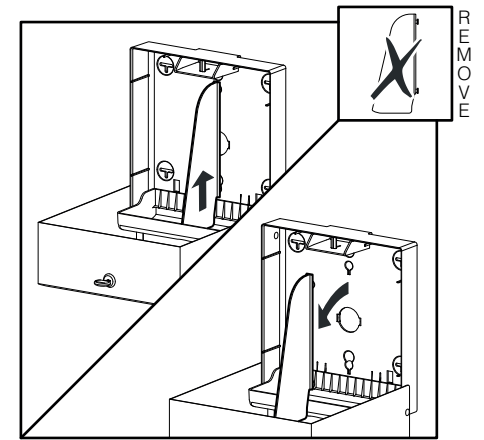

**DELTA CLEAN®** Distributeur d'essie-mains pliés Midi en acier inoxydable  
 MINI MULTIFOLD HAND TOWEL DISPENSER (  )  
 JUMBO TOILET ROLL DISPENSER (  )  
 MINI FOLDED TOILET TISSUE DISPENSER (  )

**DZ6512**

L

(i) Only with dispenser not fixed on the wall

(i) Only with dispenser not fixed on the wall