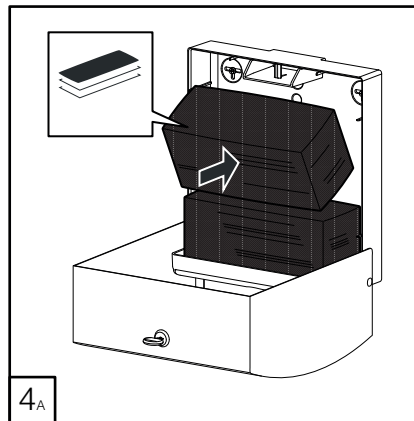

**DELTA CLEAN®** Distributeur d'essie-mains pliés Midi en acier inoxydable  
 MINI MULTIFOLD HAND TOWEL DISPENSER (  )  
 JUMBO TOILET ROLL DISPENSER (  )  
 MINI FOLDED TOILET TISSUE DISPENSER (  )

**DZ6512**

L

(i) Only with dispenser not fixed on the wall

(i) Only with dispenser not fixed on the wall