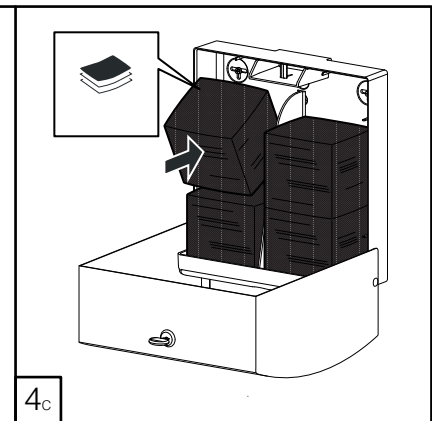

**DELTA CLEAN®** Distributeur d'essie-mains pliés Midi en acier inoxydable  
 MINI MULTIFOLD HAND TOWEL DISPENSER (  )  
 JUMBO TOILET ROLL DISPENSER (  )  
 MINI FOLDED TOILET TISSUE DISPENSER (  )

**DZ6512**

L

(i) Only with dispenser not fixed on the wall

(i) Only with dispenser not fixed on the wall