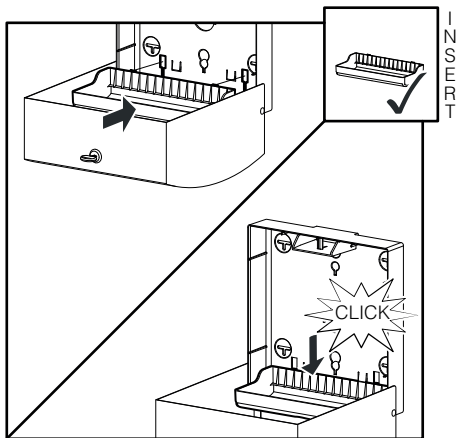

**DELTA CLEAN®** Distributeur d'essie-mains pliés Midi en acier inoxydable  
 MINI MULTIFOLD HAND TOWEL DISPENSER (  )  
 JUMBO TOILET ROLL DISPENSER (  )  
 MINI FOLDED TOILET TISSUE DISPENSER (  )

**DZ6512**

L

(i) Only with dispenser not fixed on the wall

(i) Only with dispenser not fixed on the wall