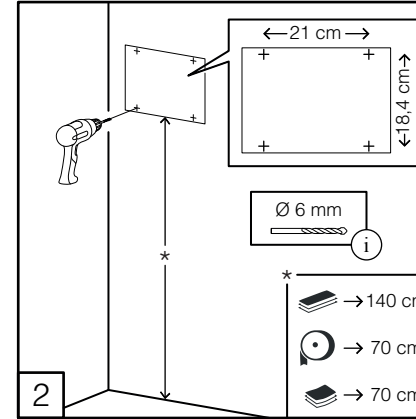

**DELTA CLEAN®** Distributeur d'essie-mains pliés Midi en acier inoxydable  
 MINI MULTIFOLD HAND TOWEL DISPENSER (  )  
 JUMBO TOILET ROLL DISPENSER (  )  
 MINI FOLDED TOILET TISSUE DISPENSER (  )

**DZ6512**

L

(i) Only with dispenser not fixed on the wall

(i) Only with dispenser not fixed on the wall