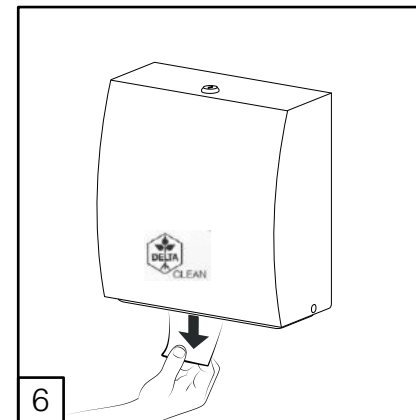

**DELTA CLEAN®** Distributeur d'essie-mains pliés Midi en acier inoxydable  
 MINI MULTIFOLD HAND TOWEL DISPENSER (  )  
 JUMBO TOILET ROLL DISPENSER (  )  
 MINI FOLDED TOILET TISSUE DISPENSER (  )

**DZ6512**

L

(i) Only with dispenser not fixed on the wall

(i) Only with dispenser not fixed on the wall