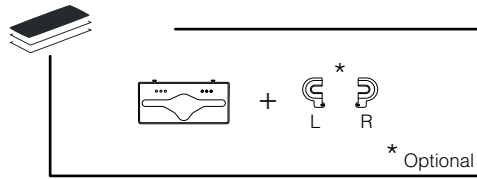

**DELTA CLEAN®** Distributeur d'essie-mains pliés Midi en acier inoxydable  
 MINI MULTIFOLD HAND TOWEL DISPENSER (  )  
 JUMBO TOILET ROLL DISPENSER (  )  
 MINI FOLDED TOILET TISSUE DISPENSER (  )

**DZ6512**

L

(i) Only with dispenser not fixed on the wall

(i) Only with dispenser not fixed on the wall