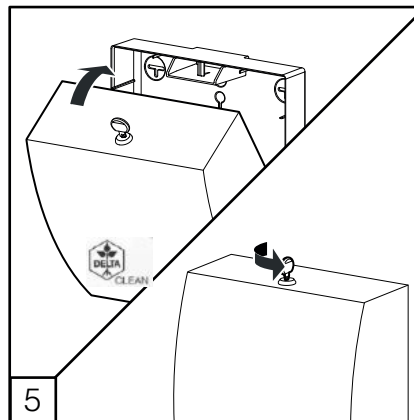

**DELTA CLEAN®** Distributeur d'essie-mains pliés Midi en acier inoxydable  
 MINI MULTIFOLD HAND TOWEL DISPENSER (  )  
 JUMBO TOILET ROLL DISPENSER (  )  
 MINI FOLDED TOILET TISSUE DISPENSER (  )

**DZ6512**

L

(i) Only with dispenser not fixed on the wall

(i) Only with dispenser not fixed on the wall