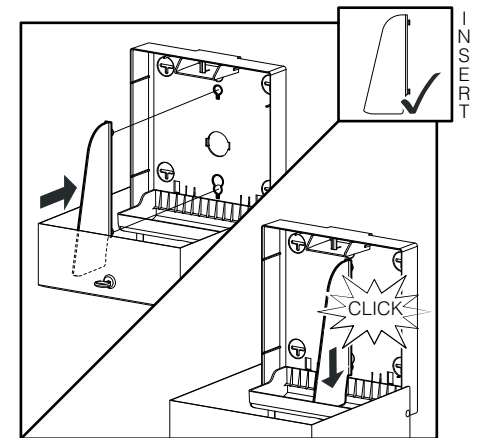

**DELTA CLEAN®** Distributeur d'essie-mains pliés Midi en acier inoxydable  
 MINI MULTIFOLD HAND TOWEL DISPENSER (  )  
 JUMBO TOILET ROLL DISPENSER (  )  
 MINI FOLDED TOILET TISSUE DISPENSER (  )

**DZ6512**

L

(i) Only with dispenser not fixed on the wall

(i) Only with dispenser not fixed on the wall