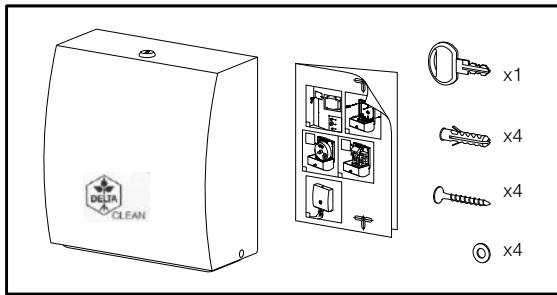

**DELTA CLEAN®** Distributeur d'essie-mains pliés Midi en acier inoxydable  
 MINI MULTIFOLD HAND TOWEL DISPENSER (  )  
 JUMBO TOILET ROLL DISPENSER (  )  
 MINI FOLDED TOILET TISSUE DISPENSER (  )

**DZ6512**

L

(i) Only with dispenser not fixed on the wall

(i) Only with dispenser not fixed on the wall