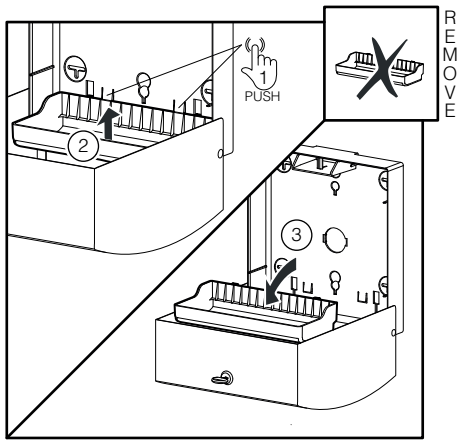

**DELTA CLEAN®** Distributeur d'essie-mains pliés Midi en acier inoxydable  
 MINI MULTIFOLD HAND TOWEL DISPENSER (  )  
 JUMBO TOILET ROLL DISPENSER (  )  
 MINI FOLDED TOILET TISSUE DISPENSER (  )

**DZ6512**

L

(i) Only with dispenser not fixed on the wall

(i) Only with dispenser not fixed on the wall