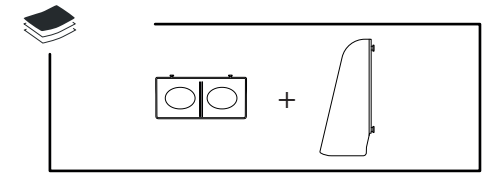

**DELTA CLEAN®** Distributeur d'essie-mains pliés Midi en acier inoxydable  
 MINI MULTIFOLD HAND TOWEL DISPENSER (  )  
 JUMBO TOILET ROLL DISPENSER (  )  
 MINI FOLDED TOILET TISSUE DISPENSER (  )

**DZ6512**

L

(i) Only with dispenser not fixed on the wall

(i) Only with dispenser not fixed on the wall