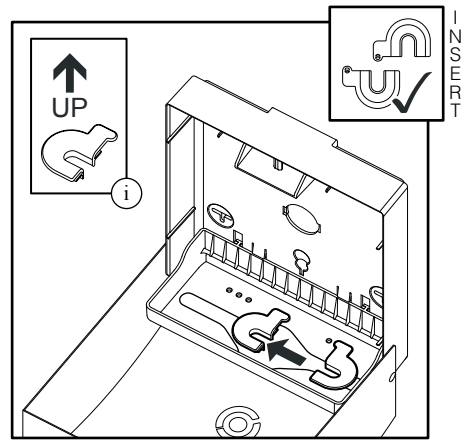

**DELTA CLEAN®** Distributeur d'essie-mains pliés Midi en acier inoxydable  
 MINI MULTIFOLD HAND TOWEL DISPENSER (  )  
 JUMBO TOILET ROLL DISPENSER (  )  
 MINI FOLDED TOILET TISSUE DISPENSER (  )

**DZ6512**

L

(i) Only with dispenser not fixed on the wall

(i) Only with dispenser not fixed on the wall