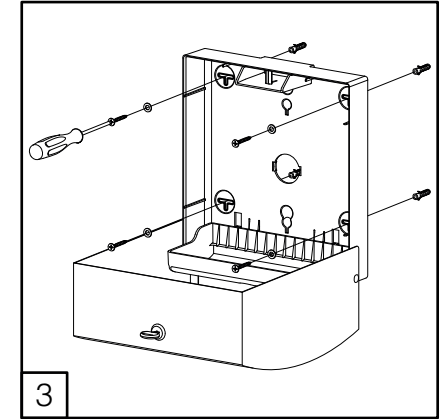

**DELTA CLEAN®** Distributeur d'essie-mains pliés Midi en acier inoxydable  
 MINI MULTIFOLD HAND TOWEL DISPENSER (  )  
 JUMBO TOILET ROLL DISPENSER (  )  
 MINI FOLDED TOILET TISSUE DISPENSER (  )

**DZ6512**

L

(i) Only with dispenser not fixed on the wall

(i) Only with dispenser not fixed on the wall