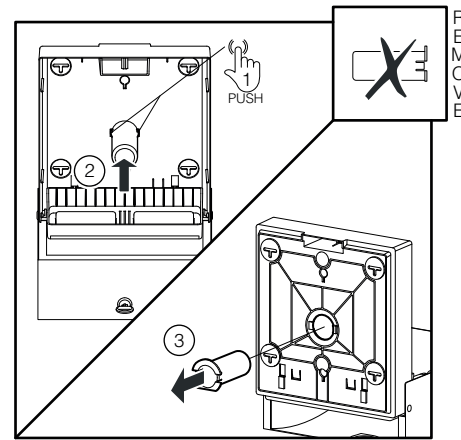

**DELTA CLEAN®** Distributeur d'essie-mains pliés Midi en acier inoxydable  
 MINI MULTIFOLD HAND TOWEL DISPENSER (  )  
 JUMBO TOILET ROLL DISPENSER (  )  
 MINI FOLDED TOILET TISSUE DISPENSER (  )

**DZ6512**

L

(i) Only with dispenser not fixed on the wall

(i) Only with dispenser not fixed on the wall