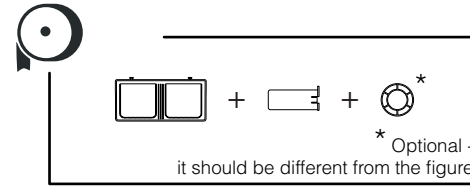

**DELTA CLEAN®** Distributeur d'essie-mains pliés Midi en acier inoxydable  
 MINI MULTIFOLD HAND TOWEL DISPENSER (  )  
 JUMBO TOILET ROLL DISPENSER (  )  
 MINI FOLDED TOILET TISSUE DISPENSER (  )

**DZ6512**

L

(i) Only with dispenser not fixed on the wall

(i) Only with dispenser not fixed on the wall