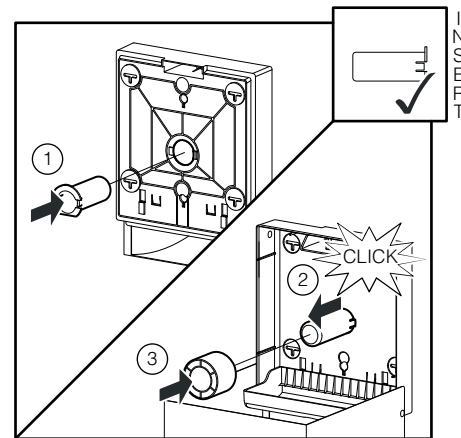

**DELTA CLEAN®** Distributeur d'essie-mains pliés Midi en acier inoxydable  
 MINI MULTIFOLD HAND TOWEL DISPENSER (  )  
 JUMBO TOILET ROLL DISPENSER (  )  
 MINI FOLDED TOILET TISSUE DISPENSER (  )

**DZ6512**

L

(i) Only with dispenser not fixed on the wall

(i) Only with dispenser not fixed on the wall