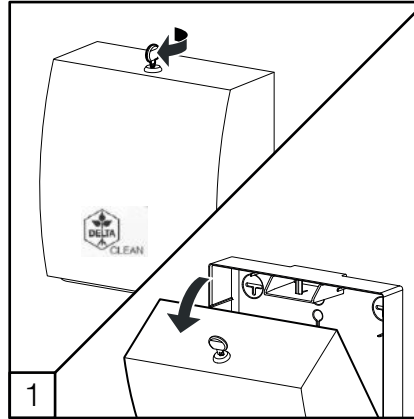

**DELTA CLEAN®** Distributeur d'essie-mains pliés Midi en acier inoxydable  
 MINI MULTIFOLD HAND TOWEL DISPENSER (  )  
 JUMBO TOILET ROLL DISPENSER (  )  
 MINI FOLDED TOILET TISSUE DISPENSER (  )

**DZ6512**

L

(i) Only with dispenser not fixed on the wall

(i) Only with dispenser not fixed on the wall