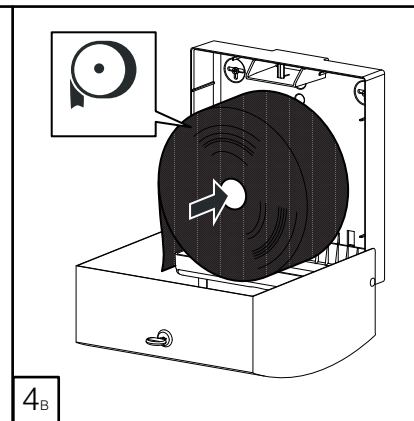

**DELTA CLEAN®** Distributeur d'essie-mains pliés Midi en acier inoxydable  
 MINI MULTIFOLD HAND TOWEL DISPENSER (  )  
 JUMBO TOILET ROLL DISPENSER (  )  
 MINI FOLDED TOILET TISSUE DISPENSER (  )

**DZ6512**

L

(i) Only with dispenser not fixed on the wall

(i) Only with dispenser not fixed on the wall