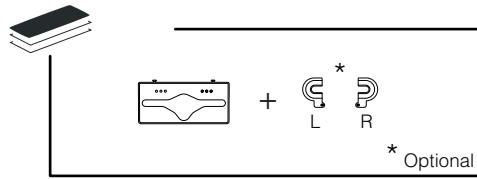

DELTA CLEAN® Falthandtuchspender Midi Edelstahl

MINI MULTIFOLD HAND TOWEL DISPENSER (🧻)

JUMBO TOILET ROLL DISPENSER (🌀)

MINI FOLDED TOILET TISSUE DISPENSER (🧻)

DZ6512

L

(i) Only with dispenser not fixed on the wall