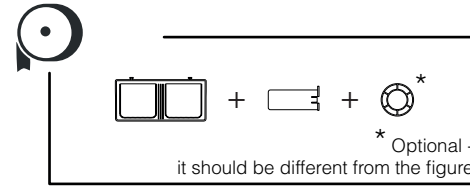

DELTA CLEAN® Falthandtuchspender Midi Edelstahl

MINI MULTIFOLD HAND TOWEL DISPENSER (🧻)

JUMBO TOILET ROLL DISPENSER (🌀)

MINI FOLDED TOILET TISSUE DISPENSER (🧻)

DZ6512

L

(i) Only with dispenser not fixed on the wall