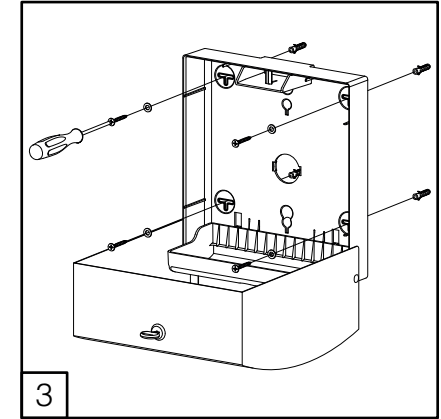

DELTA CLEAN® Falthandtuchspender Midi Edelstahl

MINI MULTIFOLD HAND TOWEL DISPENSER (🧻)

JUMBO TOILET ROLL DISPENSER (🌀)

MINI FOLDED TOILET TISSUE DISPENSER (🧻)

DZ6512

L

(i) Only with dispenser not fixed on the wall

(i) Only with dispenser not fixed on the wall

INSERT