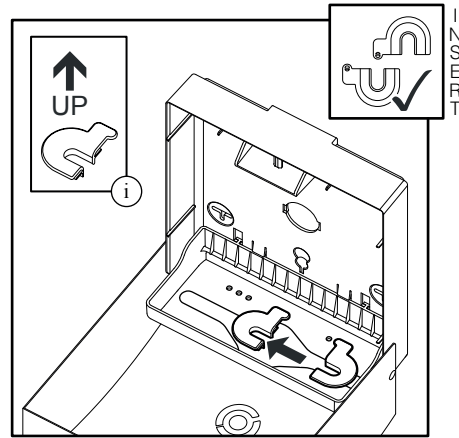

DELTA CLEAN® Falthandtuchspender Midi Edelstahl

MINI MULTIFOLD HAND TOWEL DISPENSER (🧻)

JUMBO TOILET ROLL DISPENSER (🌀)

MINI FOLDED TOILET TISSUE DISPENSER (🧻)

DZ6512

L

(i) Only with dispenser not fixed on the wall

(i) Only with dispenser not fixed on the wall

INSERT