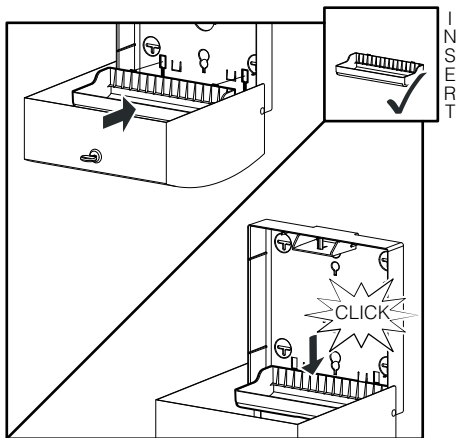

DELTA CLEAN® Falthandtuchspender Midi Edelstahl

MINI MULTIFOLD HAND TOWEL DISPENSER (🧻)

JUMBO TOILET ROLL DISPENSER (🌀)

MINI FOLDED TOILET TISSUE DISPENSER (🧻)

DZ6512

L

(i) Only with dispenser not fixed on the wall

(i) Only with dispenser not fixed on the wall

INSERT