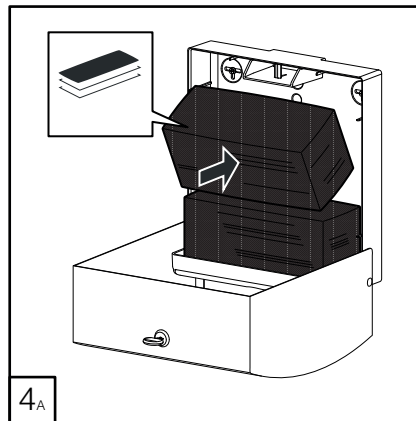

DELTA CLEAN® Falthandtuchspender Midi Edelstahl

MINI MULTIFOLD HAND TOWEL DISPENSER (🧻)

JUMBO TOILET ROLL DISPENSER (🌀)

MINI FOLDED TOILET TISSUE DISPENSER (🧻)

DZ6512

L

(i) Only with dispenser not fixed on the wall

(i) Only with dispenser not fixed on the wall

INSERT