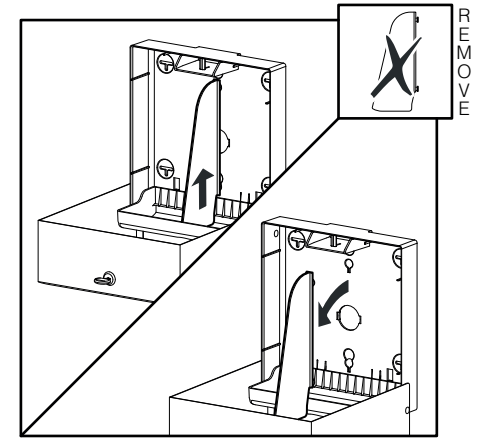

DELTA CLEAN® Falthandtuchspender Midi Edelstahl

MINI MULTIFOLD HAND TOWEL DISPENSER (🧻)

JUMBO TOILET ROLL DISPENSER (🌀)

MINI FOLDED TOILET TISSUE DISPENSER (🧻)

DZ6512

L

(i) Only with dispenser not fixed on the wall

(i) Only with dispenser not fixed on the wall

INSERT