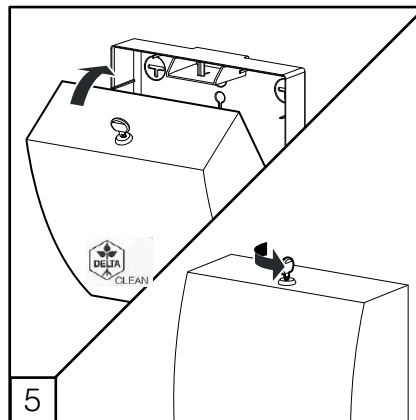

DELTA CLEAN® Falthandtuchspender Midi Edelstahl

MINI MULTIFOLD HAND TOWEL DISPENSER (🧻)

JUMBO TOILET ROLL DISPENSER (🌀)

MINI FOLDED TOILET TISSUE DISPENSER (🧻)

DZ6512

L

(i) Only with dispenser not fixed on the wall

(i) Only with dispenser not fixed on the wall

INSERT