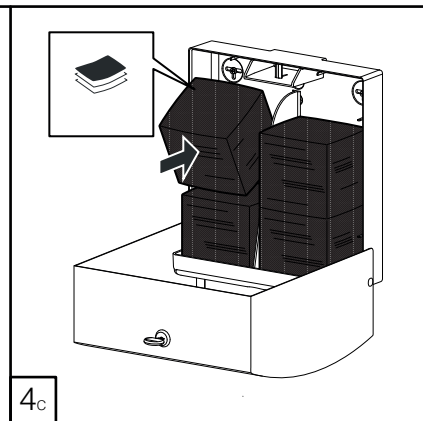

DELTA CLEAN® Falthandtuchspender Midi Edelstahl

MINI MULTIFOLD HAND TOWEL DISPENSER (🧻)

JUMBO TOILET ROLL DISPENSER (🌀)

MINI FOLDED TOILET TISSUE DISPENSER (🧻)

DZ6512

L

(i) Only with dispenser not fixed on the wall

(i) Only with dispenser not fixed on the wall

INSERT