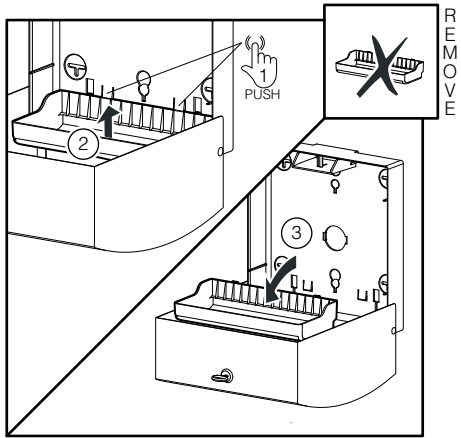

DELTA CLEAN® Falthandtuchspender Midi Edelstahl

MINI MULTIFOLD HAND TOWEL DISPENSER (🧻)

JUMBO TOILET ROLL DISPENSER (🌀)

MINI FOLDED TOILET TISSUE DISPENSER (🧻)

DZ6512

L

(i) Only with dispenser not fixed on the wall

(i) Only with dispenser not fixed on the wall

INSERT