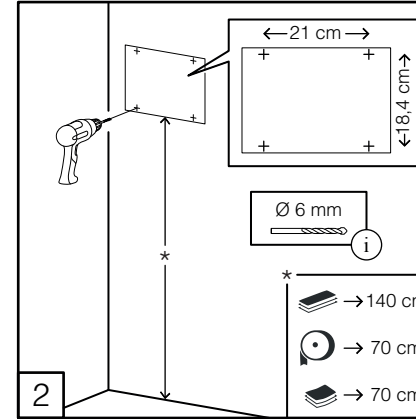

DELTA CLEAN® Falthandtuchspender Midi Edelstahl

MINI MULTIFOLD HAND TOWEL DISPENSER (🧻)

JUMBO TOILET ROLL DISPENSER (🌀)

MINI FOLDED TOILET TISSUE DISPENSER (🧻)

DZ6512

L

(i) Only with dispenser not fixed on the wall

(i) Only with dispenser not fixed on the wall

INSERT