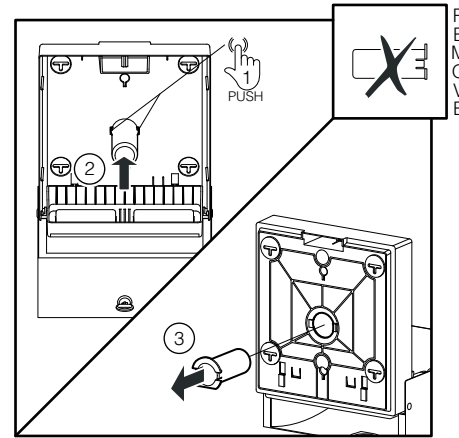

DELTA CLEAN® Falthandtuchspender Midi Edelstahl

MINI MULTIFOLD HAND TOWEL DISPENSER (🧻)

JUMBO TOILET ROLL DISPENSER (🌀)

MINI FOLDED TOILET TISSUE DISPENSER (🧻)

DZ6512

L

(i) Only with dispenser not fixed on the wall

(i) Only with dispenser not fixed on the wall

INSERT