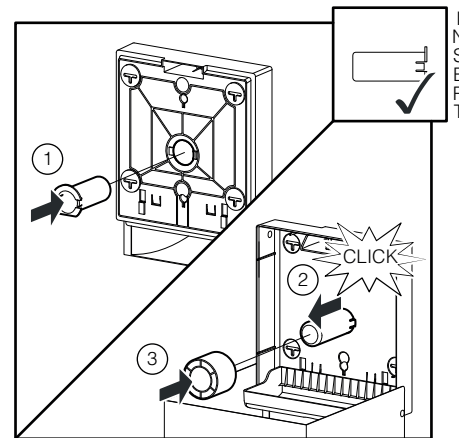

DELTA CLEAN® Falthandtuchspender Midi Edelstahl

MINI MULTIFOLD HAND TOWEL DISPENSER (🧻)

JUMBO TOILET ROLL DISPENSER (🌀)

MINI FOLDED TOILET TISSUE DISPENSER (🧻)

DZ6512

L

(i) Only with dispenser not fixed on the wall

(i) Only with dispenser not fixed on the wall

INSERT