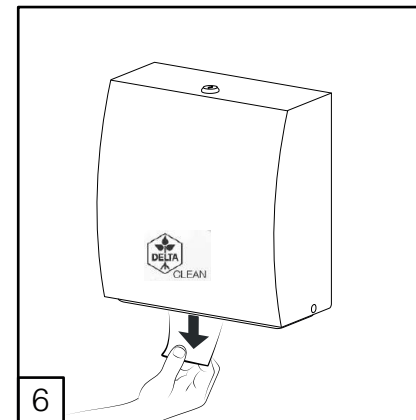

DELTA CLEAN® Falthandtuchspender Midi Edelstahl

MINI MULTIFOLD HAND TOWEL DISPENSER (🧻)

JUMBO TOILET ROLL DISPENSER (🌀)

MINI FOLDED TOILET TISSUE DISPENSER (🧻)

DZ6512

L

(i) Only with dispenser not fixed on the wall