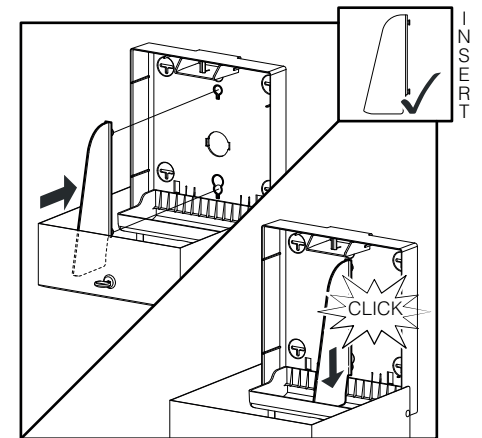

DELTA CLEAN® Falthandtuchspender Midi Edelstahl

MINI MULTIFOLD HAND TOWEL DISPENSER (🧻)

JUMBO TOILET ROLL DISPENSER (🌀)

MINI FOLDED TOILET TISSUE DISPENSER (🧻)

DZ6512

L

(i) Only with dispenser not fixed on the wall

(i) Only with dispenser not fixed on the wall

INSERT