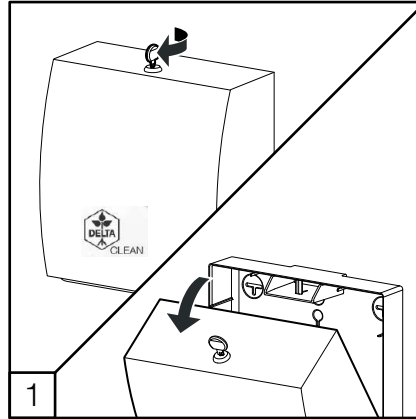

DELTA CLEAN® Falthandtuchspender Midi Edelstahl

MINI MULTIFOLD HAND TOWEL DISPENSER (🧻)

JUMBO TOILET ROLL DISPENSER (🌀)

MINI FOLDED TOILET TISSUE DISPENSER (🧻)

DZ6512

L

(i) Only with dispenser not fixed on the wall

(i) Only with dispenser not fixed on the wall

INSERT