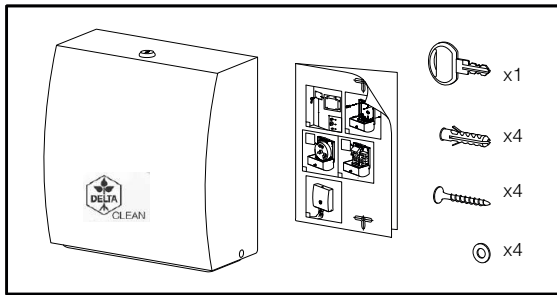

DELTA CLEAN® Falthandtuchspender Midi Edelstahl

MINI MULTIFOLD HAND TOWEL DISPENSER (🧻)

JUMBO TOILET ROLL DISPENSER (🌀)

MINI FOLDED TOILET TISSUE DISPENSER (🧻)

DZ6512

L

(i) Only with dispenser not fixed on the wall

(i) Only with dispenser not fixed on the wall

INSERT