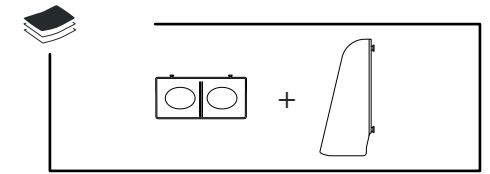

DELTA CLEAN® Falthandtuchspender Midi Edelstahl

MINI MULTIFOLD HAND TOWEL DISPENSER (🧻)

JUMBO TOILET ROLL DISPENSER (🌀)

MINI FOLDED TOILET TISSUE DISPENSER (🧻)

DZ6512

L

(i) Only with dispenser not fixed on the wall