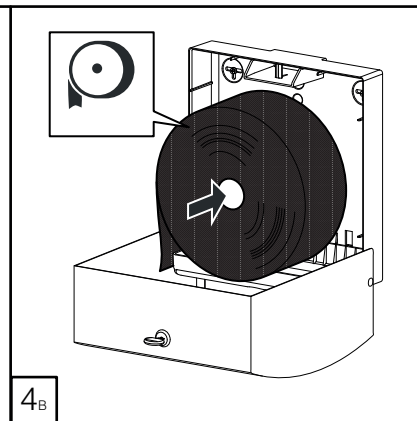

DELTA CLEAN® Falthandtuchspender Midi Edelstahl

MINI MULTIFOLD HAND TOWEL DISPENSER (🧻)

JUMBO TOILET ROLL DISPENSER (🌀)

MINI FOLDED TOILET TISSUE DISPENSER (🧻)

DZ6512

L

(i) Only with dispenser not fixed on the wall

(i) Only with dispenser not fixed on the wall

INSERT