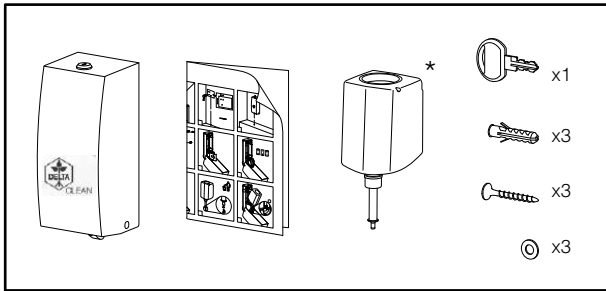

DZ6563

DELTACLEAN® Distributeur Sanitizer en acier inoxydable

ELECTRONIC SOAP DISPENSER WITH HARD CARTRIDGE (🔋) OR REFILLABLE (🔋)

* Refillable version only

 OPERATING
 TEMPERATURE
 -15 ~ +50 °C

i