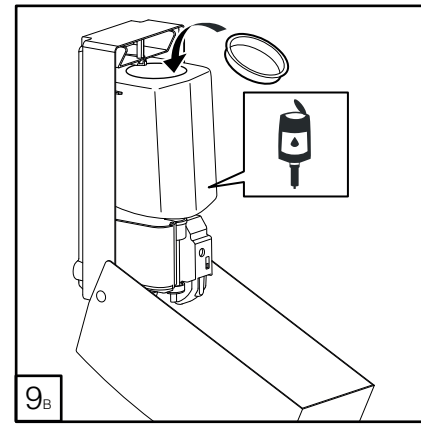

DZ6563

DELTACLEAN® Distributeur Sanitizer en acier inoxydable

ELECTRONIC SOAP DISPENSER WITH HARD CARTRIDGE (🔋) OR REFILLABLE (🔋)

* Refillable version only

 OPERATING
 TEMPERATURE
 -15 ~ +50 °C

i