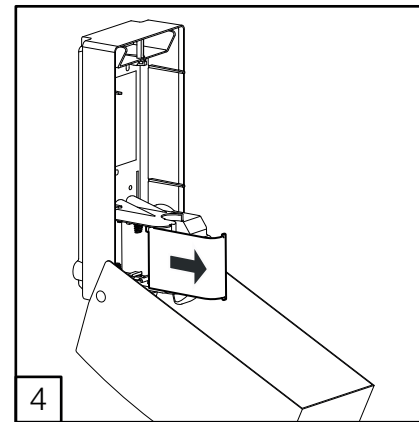

DZ6563

DELTACLEAN® Distributeur Sanitizer en acier inoxydable

ELECTRONIC SOAP DISPENSER WITH HARD CARTRIDGE (🔋) OR REFILLABLE (🔋)

* Refillable version only

 OPERATING
 TEMPERATURE
 -15 ~ +50 °C

i