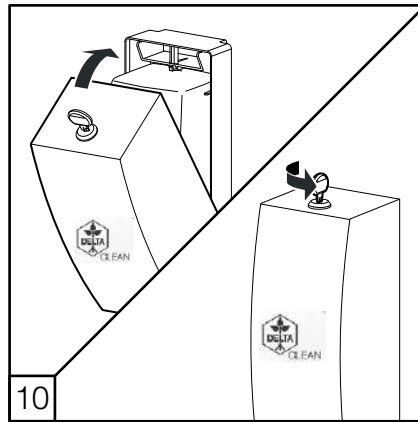

DZ6563

DELTACLEAN® Distributeur Sanitizer en acier inoxydable

ELECTRONIC SOAP DISPENSER WITH HARD CARTRIDGE (🔋) OR REFILLABLE (🔋)

* Refillable version only

 OPERATING
 TEMPERATURE
 -15 ~ +50 °C

i