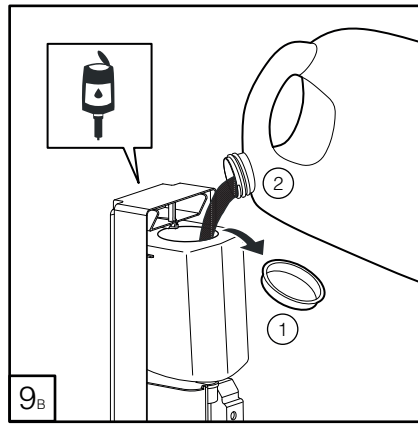

DZ6563

DELTACLEAN® Distributeur Sanitizer en acier inoxydable

ELECTRONIC SOAP DISPENSER WITH HARD CARTRIDGE (🔋) OR REFILLABLE (🔋)

* Refillable version only

 OPERATING
 TEMPERATURE
 -15 ~ +50 °C

i