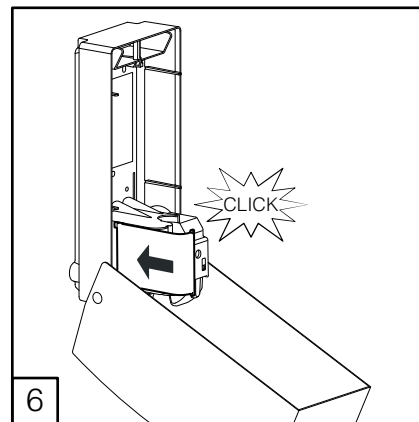

DZ6563

DELTACLEAN® Distributeur Sanitizer en acier inoxydable

ELECTRONIC SOAP DISPENSER WITH HARD CARTRIDGE (🔋) OR REFILLABLE (🔋)

* Refillable version only

 OPERATING
 TEMPERATURE
 -15 ~ +50 °C

i