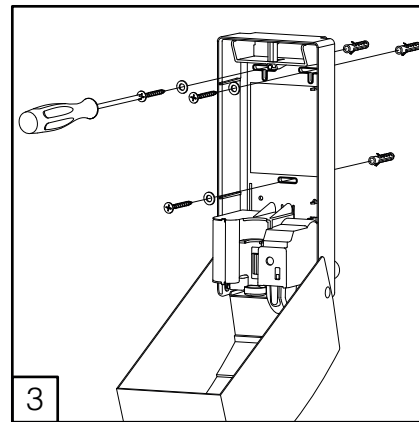

DZ6563

DELTACLEAN® Distributeur Sanitizer en acier inoxydable

ELECTRONIC SOAP DISPENSER WITH HARD CARTRIDGE (🔋) OR REFILLABLE (🔋)

* Refillable version only

 OPERATING
 TEMPERATURE
 -15 ~ +50 °C

i