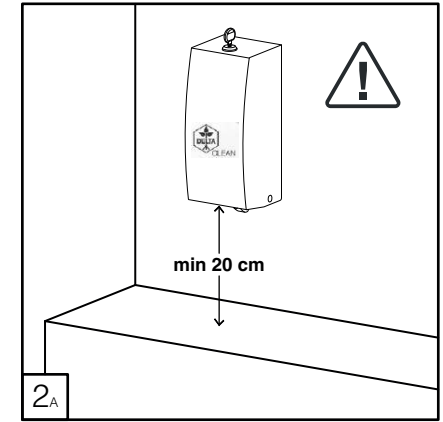

DZ6563

DELTACLEAN® Distributeur Sanitizer en acier inoxydable

ELECTRONIC SOAP DISPENSER WITH HARD CARTRIDGE (🔋) OR REFILLABLE (🔋)

* Refillable version only

 OPERATING
 TEMPERATURE
 -15 ~ +50 °C

i