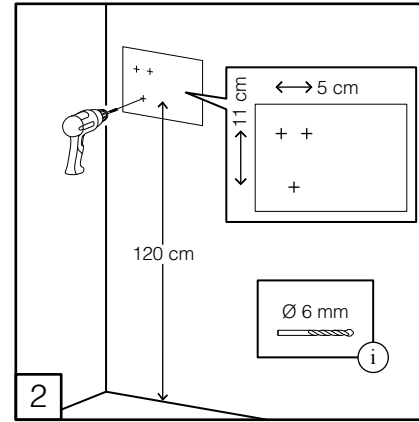

DZ6563

DELTACLEAN® Distributeur Sanitizer en acier inoxydable

ELECTRONIC SOAP DISPENSER WITH HARD CARTRIDGE (🔋) OR REFILLABLE (🔋)

* Refillable version only

 OPERATING
 TEMPERATURE
 -15 ~ +50 °C

i