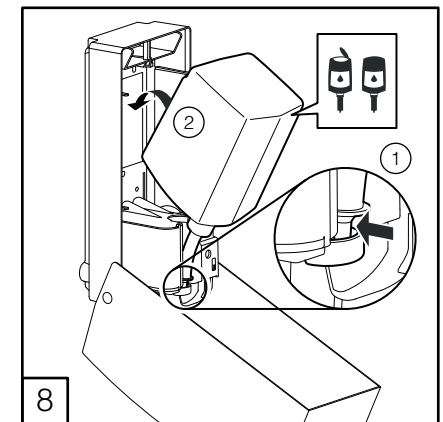

DZ6563

DELTACLEAN® Distributeur Sanitizer en acier inoxydable

ELECTRONIC SOAP DISPENSER WITH HARD CARTRIDGE (🔋) OR REFILLABLE (🔋)

* Refillable version only

 OPERATING
 TEMPERATURE
 -15 ~ +50 °C

i