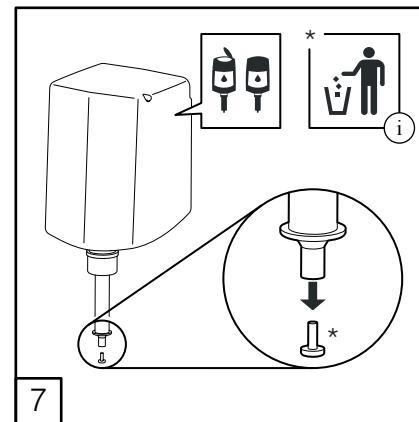

DZ6563

DELTACLEAN® Distributeur Sanitizer en acier inoxydable

ELECTRONIC SOAP DISPENSER WITH HARD CARTRIDGE (🔋) OR REFILLABLE (🔋)

* Refillable version only

 OPERATING
 TEMPERATURE
 -15 ~ +50 °C

i