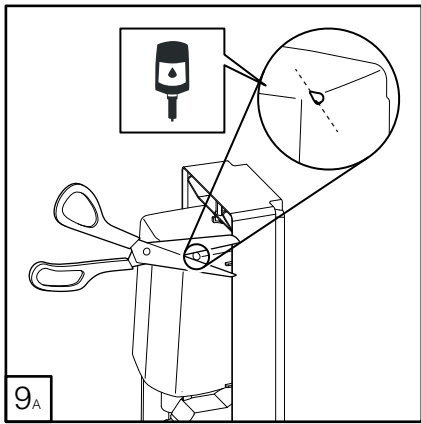

DZ6563

DELTACLEAN® Distributeur Sanitizer en acier inoxydable

ELECTRONIC SOAP DISPENSER WITH HARD CARTRIDGE (🔋) OR REFILLABLE (🔋)

* Refillable version only

 OPERATING
 TEMPERATURE
 -15 ~ +50 °C

i