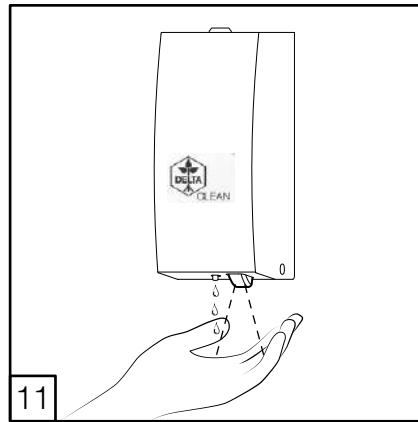

DZ6563

DELTACLEAN® Distributeur Sanitizer en acier inoxydable

ELECTRONIC SOAP DISPENSER WITH HARD CARTRIDGE (🔋) OR REFILLABLE (🔋)

* Refillable version only

 OPERATING
 TEMPERATURE
 -15 ~ +50 °C

i