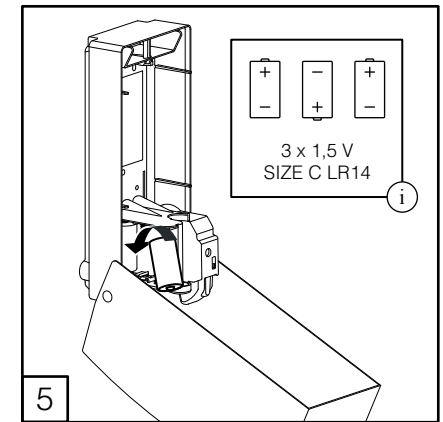

DZ6563

DELTACLEAN® Distributeur Sanitizer en acier inoxydable

ELECTRONIC SOAP DISPENSER WITH HARD CARTRIDGE (🔋) OR REFILLABLE (🔋)

* Refillable version only

 OPERATING
 TEMPERATURE
 -15 ~ +50 °C

i