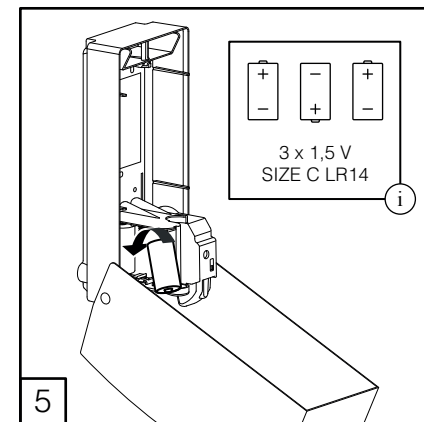

# DELTA CLEAN® Sanitizer Spender Edelstahl Sensor

ELECTRONIC SOAP DISPENSER WITH HARD CARTRIDGE (🔋) OR REFILLABLE (🔋)

\* Refillable version only

OPERATING TEMPERATURE  
-15 ~ +50 °C

i