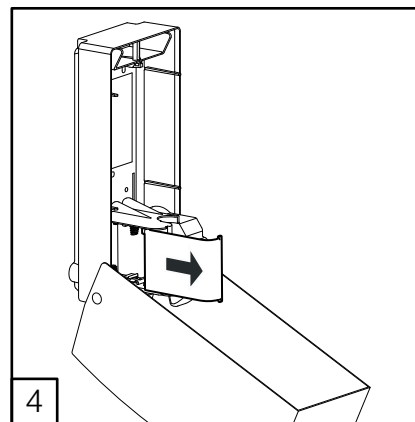

# DELTA CLEAN® Sanitizer Spender Edelstahl Sensor

ELECTRONIC SOAP DISPENSER WITH HARD CARTRIDGE (🔋) OR REFILLABLE (🔋)

\* Refillable version only

OPERATING TEMPERATURE  
-15 ~ +50 °C

i