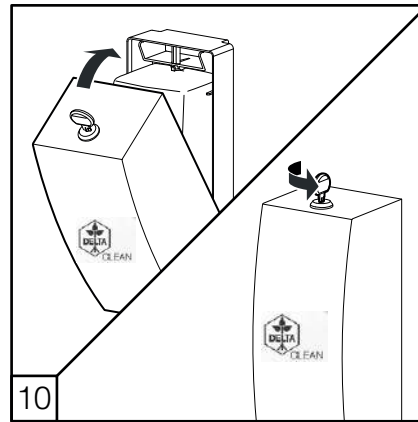

# DELTA CLEAN® Sanitizer Spender Edelstahl Sensor

ELECTRONIC SOAP DISPENSER WITH HARD CARTRIDGE (🔋) OR REFILLABLE (🔋)

\* Refillable version only

OPERATING TEMPERATURE  
-15 ~ +50 °C

i