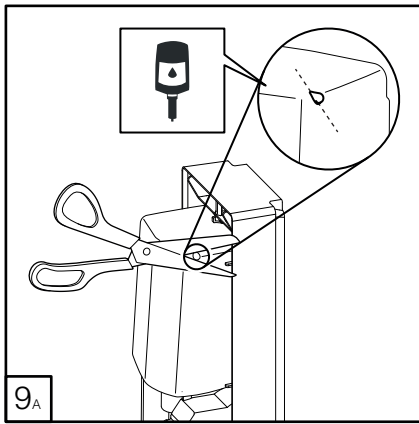

# DELTA CLEAN® Sanitizer Spender Edelstahl Sensor

ELECTRONIC SOAP DISPENSER WITH HARD CARTRIDGE (🔋) OR REFILLABLE (🔋)

\* Refillable version only

OPERATING TEMPERATURE  
-15 ~ +50 °C

i