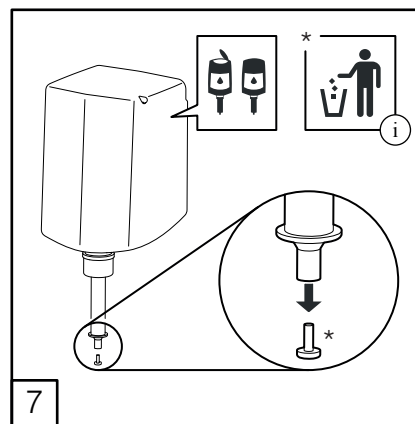

# DELTA CLEAN® Sanitizer Spender Edelstahl Sensor

ELECTRONIC SOAP DISPENSER WITH HARD CARTRIDGE (🔋) OR REFILLABLE (🔋)

\* Refillable version only

OPERATING TEMPERATURE  
-15 ~ +50 °C

i