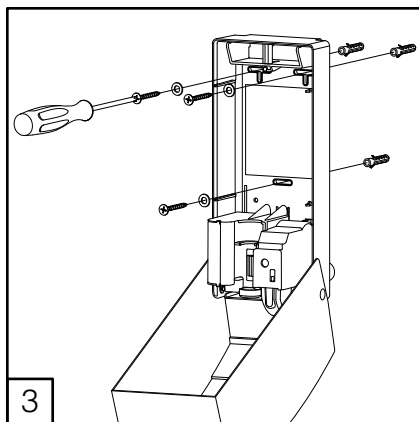

# DELTA CLEAN® Sanitizer Spender Edelstahl Sensor

ELECTRONIC SOAP DISPENSER WITH HARD CARTRIDGE (🔋) OR REFILLABLE (🔋)

\* Refillable version only

OPERATING TEMPERATURE  
-15 ~ +50 °C

i