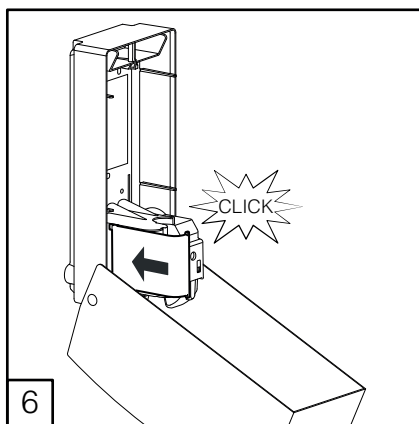

# DELTA CLEAN® Sanitizer Spender Edelstahl Sensor

ELECTRONIC SOAP DISPENSER WITH HARD CARTRIDGE (🔋) OR REFILLABLE (🔋)

\* Refillable version only

OPERATING TEMPERATURE  
-15 ~ +50 °C

i