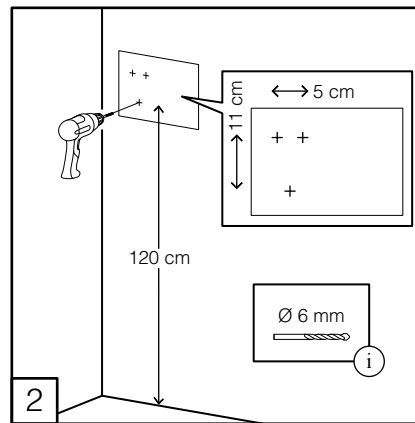

# DELTA CLEAN® Sanitizer Spender Edelstahl Sensor

ELECTRONIC SOAP DISPENSER WITH HARD CARTRIDGE (🔋) OR REFILLABLE (🔋)

\* Refillable version only

OPERATING TEMPERATURE  
-15 ~ +50 °C

i