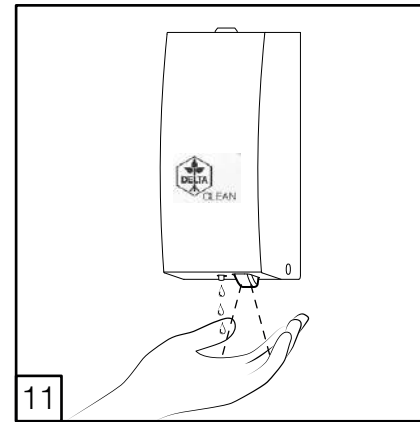

# DELTA CLEAN® Sanitizer Spender Edelstahl Sensor

ELECTRONIC SOAP DISPENSER WITH HARD CARTRIDGE (🔋) OR REFILLABLE (🔋)

\* Refillable version only

OPERATING TEMPERATURE  
-15 ~ +50 °C

i