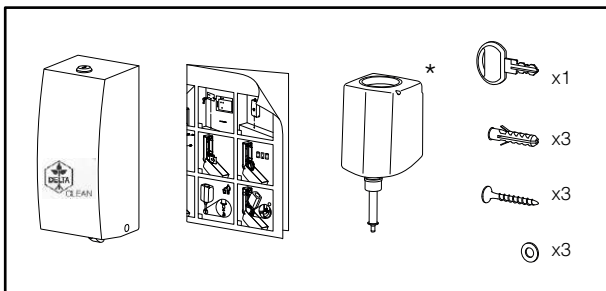

# DELTA CLEAN® Sanitizer Spender Edelstahl Sensor

ELECTRONIC SOAP DISPENSER WITH HARD CARTRIDGE (🔋) OR REFILLABLE (🔋)

\* Refillable version only

OPERATING TEMPERATURE  
-15 ~ +50 °C

i