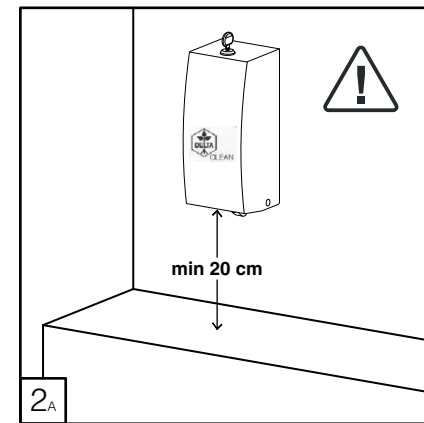

# DELTA CLEAN® Sanitizer Spender Edelstahl Sensor

ELECTRONIC SOAP DISPENSER WITH HARD CARTRIDGE (🔋) OR REFILLABLE (🔋)

\* Refillable version only

OPERATING TEMPERATURE  
-15 ~ +50 °C

i