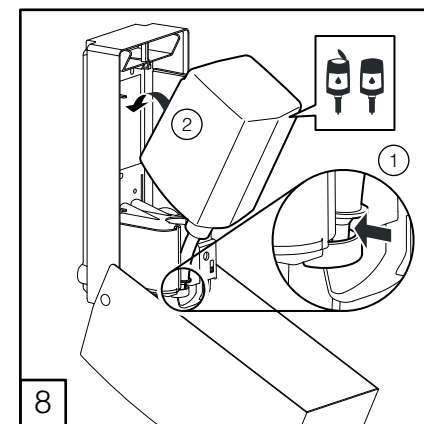

# DELTA CLEAN® Sanitizer Spender Edelstahl Sensor

ELECTRONIC SOAP DISPENSER WITH HARD CARTRIDGE (🔋) OR REFILLABLE (🔋)

\* Refillable version only

OPERATING TEMPERATURE  
-15 ~ +50 °C

i