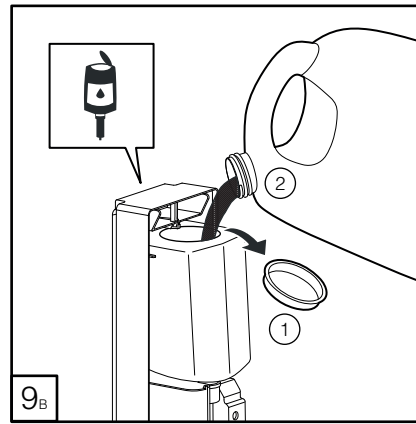

# DELTA CLEAN® Sanitizer Spender Edelstahl Sensor

ELECTRONIC SOAP DISPENSER WITH HARD CARTRIDGE (🔋) OR REFILLABLE (🔋)

\* Refillable version only

OPERATING TEMPERATURE  
-15 ~ +50 °C

i