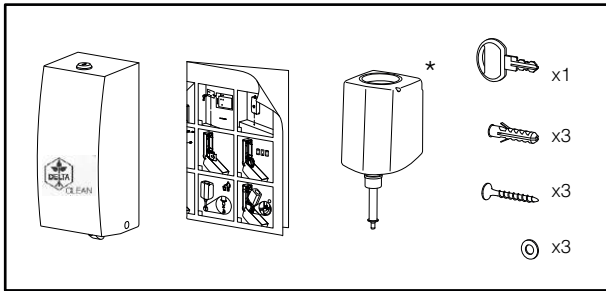

# DELTACLEAN® Sanitizer Spender Edelstahl Sensor

ELECTRONIC SOAP DISPENSER WITH HARD CARTRIDGE (🔋) OR REFILLABLE (🔋)

\* Refillable version only