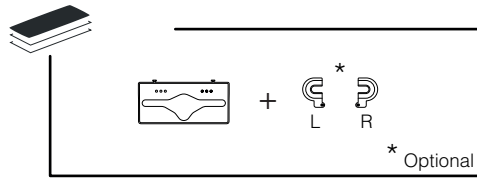

**DELTA CLEAN® WC-Jumborollenspender Edelstahl**  
 MINI MULTIFOLD HAND TOWEL DISPENSER (🧻)  
 JUMBO TOILET ROLL DISPENSER (🌀)  
 MINI FOLDED TOILET TISSUE DISPENSER (🧻)

**DZ6522**

L

(i) Only with dispenser not fixed on the wall