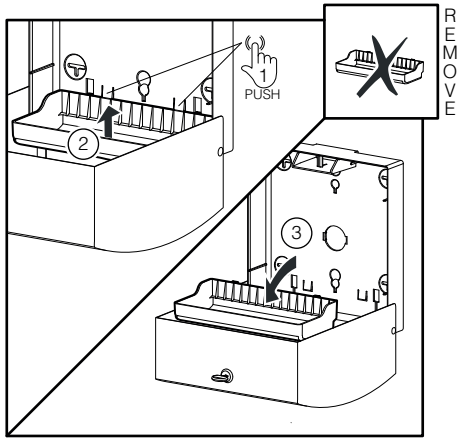

**DELTA CLEAN® WC-Jumborollenspender Edelstahl**  
 MINI MULTIFOLD HAND TOWEL DISPENSER (🧻)  
 JUMBO TOILET ROLL DISPENSER (🌀)  
 MINI FOLDED TOILET TISSUE DISPENSER (🧻)

**DZ6522**

L

(i) Only with dispenser not fixed on the wall

(i) Only with dispenser not fixed on the wall

INSERT