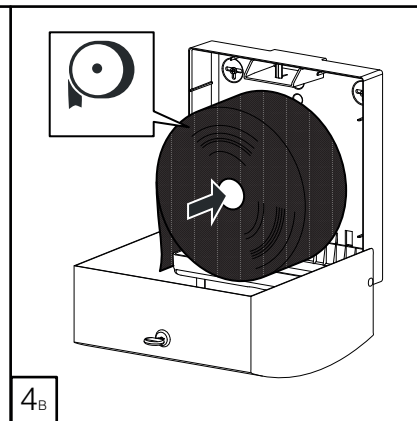

**DELTA CLEAN® WC-Jumborollenspender Edelstahl**  
 MINI MULTIFOLD HAND TOWEL DISPENSER (🧻)  
 JUMBO TOILET ROLL DISPENSER (🌀)  
 MINI FOLDED TOILET TISSUE DISPENSER (🧻)

**DZ6522**

L

(i) Only with dispenser not fixed on the wall

(i) Only with dispenser not fixed on the wall

INSERT