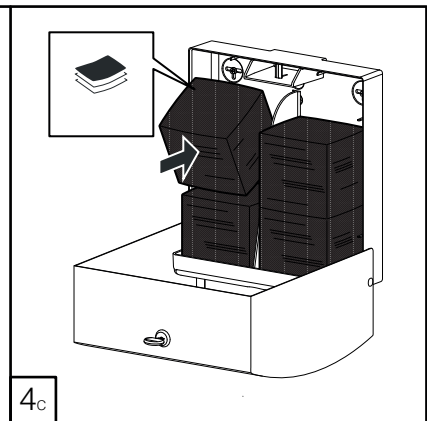

**DELTA CLEAN® WC-Jumborollenspender Edelstahl**  
 MINI MULTIFOLD HAND TOWEL DISPENSER (🧻)  
 JUMBO TOILET ROLL DISPENSER (🌀)  
 MINI FOLDED TOILET TISSUE DISPENSER (🧻)

**DZ6522**

L

(i) Only with dispenser not fixed on the wall

(i) Only with dispenser not fixed on the wall

INSERT