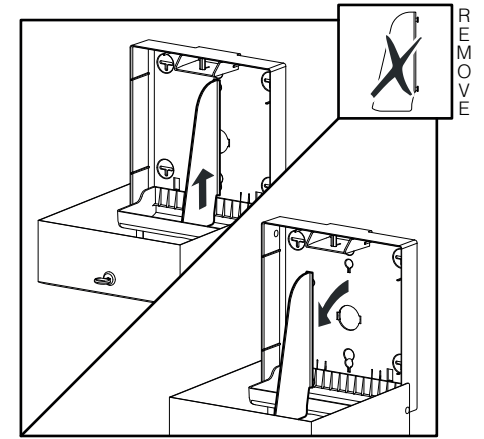

**DELTA CLEAN® WC-Jumborollenspender Edelstahl**  
 MINI MULTIFOLD HAND TOWEL DISPENSER (🧻)  
 JUMBO TOILET ROLL DISPENSER (🌀)  
 MINI FOLDED TOILET TISSUE DISPENSER (🧻)

**DZ6522**

L

(i) Only with dispenser not fixed on the wall

(i) Only with dispenser not fixed on the wall

INSERT