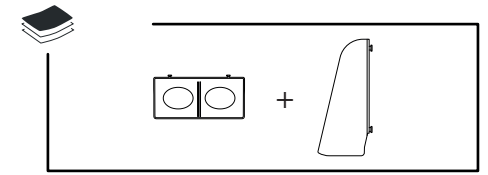

**DELTA CLEAN® WC-Jumborollenspender Edelstahl**  
 MINI MULTIFOLD HAND TOWEL DISPENSER (🧻)  
 JUMBO TOILET ROLL DISPENSER (🌀)  
 MINI FOLDED TOILET TISSUE DISPENSER (🧻)

**DZ6522**

L

(i) Only with dispenser not fixed on the wall