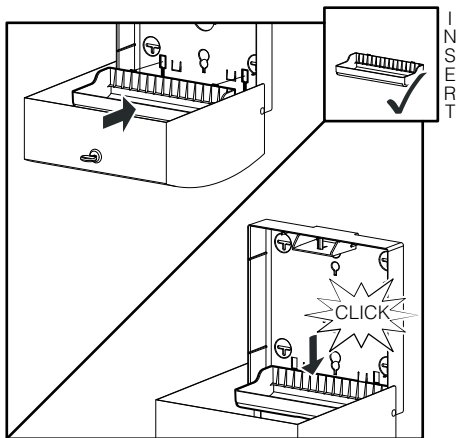

**DELTA CLEAN® WC-Jumborollenspender Edelstahl**  
 MINI MULTIFOLD HAND TOWEL DISPENSER (🧻)  
 JUMBO TOILET ROLL DISPENSER (🌀)  
 MINI FOLDED TOILET TISSUE DISPENSER (🧻)

**DZ6522**

L

(i) Only with dispenser not fixed on the wall

(i) Only with dispenser not fixed on the wall

INSERT