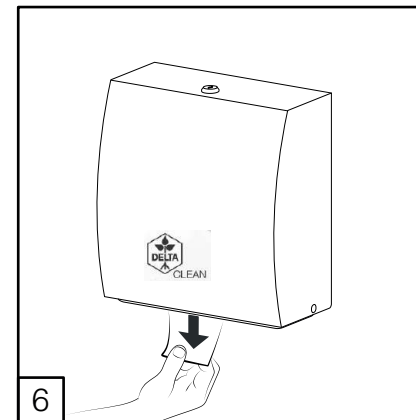

**DELTA CLEAN® WC-Jumborollenspender Edelstahl**  
 MINI MULTIFOLD HAND TOWEL DISPENSER (🧻)  
 JUMBO TOILET ROLL DISPENSER (🌀)  
 MINI FOLDED TOILET TISSUE DISPENSER (🧻)

**DZ6522**

L

(i) Only with dispenser not fixed on the wall