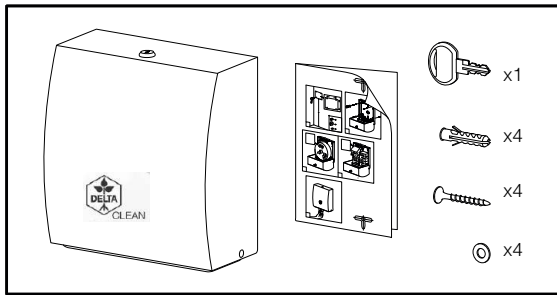

**DELTA CLEAN® WC-Jumborollenspender Edelstahl**  
 MINI MULTIFOLD HAND TOWEL DISPENSER (🧻)  
 JUMBO TOILET ROLL DISPENSER (🌀)  
 MINI FOLDED TOILET TISSUE DISPENSER (🧻)

**DZ6522**

L

(i) Only with dispenser not fixed on the wall

(i) Only with dispenser not fixed on the wall

INSERT