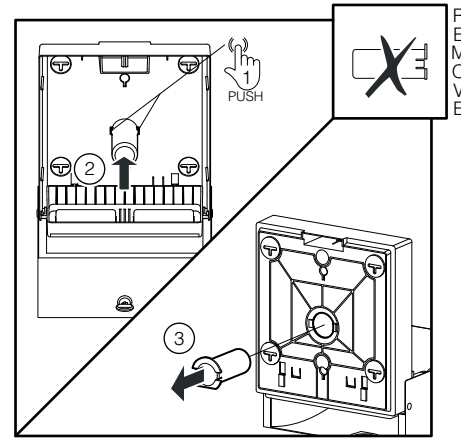

**DELTA CLEAN® WC-Jumborollenspender Edelstahl**  
 MINI MULTIFOLD HAND TOWEL DISPENSER (🧻)  
 JUMBO TOILET ROLL DISPENSER (🌀)  
 MINI FOLDED TOILET TISSUE DISPENSER (🧻)

**DZ6522**

L

(i) Only with dispenser not fixed on the wall

(i) Only with dispenser not fixed on the wall

INSERT