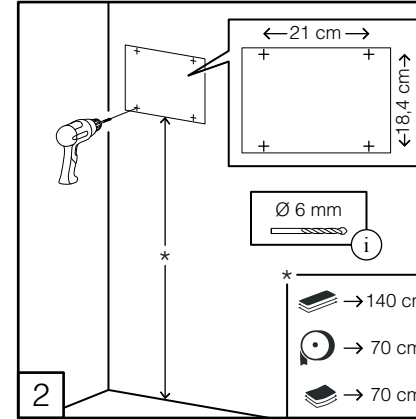

**DELTA CLEAN® WC-Jumborollenspender Edelstahl**  
 MINI MULTIFOLD HAND TOWEL DISPENSER (🧻)  
 JUMBO TOILET ROLL DISPENSER (🌀)  
 MINI FOLDED TOILET TISSUE DISPENSER (🧻)

**DZ6522**

L

(i) Only with dispenser not fixed on the wall

(i) Only with dispenser not fixed on the wall

INSERT