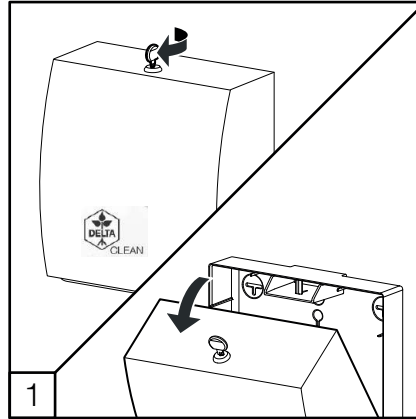

**DELTA CLEAN® WC-Jumborollenspender Edelstahl**  
 MINI MULTIFOLD HAND TOWEL DISPENSER (🧻)  
 JUMBO TOILET ROLL DISPENSER (🌀)  
 MINI FOLDED TOILET TISSUE DISPENSER (🧻)

**DZ6522**

L

(i) Only with dispenser not fixed on the wall

(i) Only with dispenser not fixed on the wall

INSERT