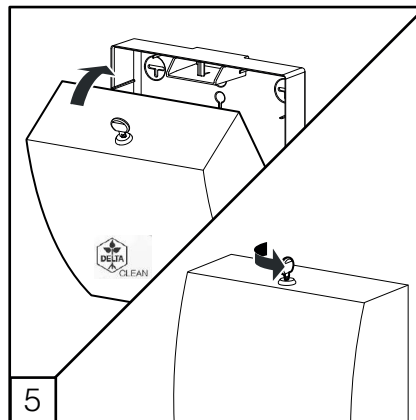

**DELTA CLEAN® WC-Jumborollenspender Edelstahl**  
 MINI MULTIFOLD HAND TOWEL DISPENSER (🧻)  
 JUMBO TOILET ROLL DISPENSER (🌀)  
 MINI FOLDED TOILET TISSUE DISPENSER (🧻)

**DZ6522**

L

(i) Only with dispenser not fixed on the wall

(i) Only with dispenser not fixed on the wall

INSERT