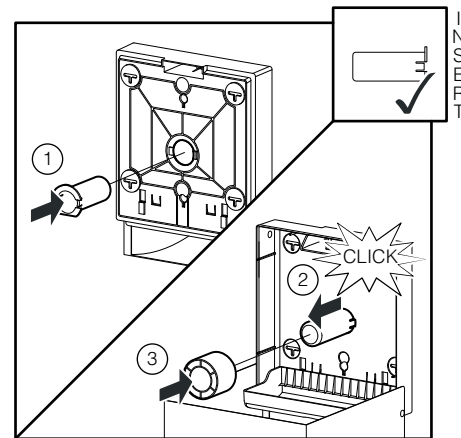

**DELTA CLEAN® WC-Jumborollenspender Edelstahl**  
 MINI MULTIFOLD HAND TOWEL DISPENSER (🧻)  
 JUMBO TOILET ROLL DISPENSER (🌀)  
 MINI FOLDED TOILET TISSUE DISPENSER (🧻)

**DZ6522**

L

(i) Only with dispenser not fixed on the wall

(i) Only with dispenser not fixed on the wall

INSERT