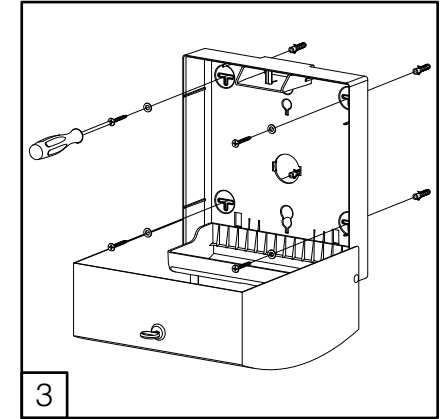

**DELTA CLEAN® WC-Jumborollenspender Edelstahl**  
 MINI MULTIFOLD HAND TOWEL DISPENSER (🧻)  
 JUMBO TOILET ROLL DISPENSER (🌀)  
 MINI FOLDED TOILET TISSUE DISPENSER (🧻)

**DZ6522**

L

(i) Only with dispenser not fixed on the wall

(i) Only with dispenser not fixed on the wall

INSERT