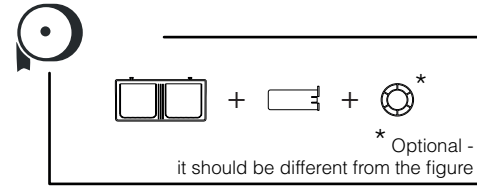

**DELTA CLEAN® WC-Jumborollenspender Edelstahl**  
 MINI MULTIFOLD HAND TOWEL DISPENSER (🧻)  
 JUMBO TOILET ROLL DISPENSER (🌀)  
 MINI FOLDED TOILET TISSUE DISPENSER (🧻)

**DZ6522**

L

(i) Only with dispenser not fixed on the wall