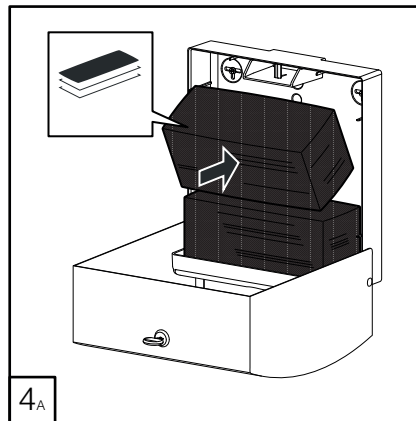

**DELTA CLEAN® WC-Jumborollenspender Edelstahl**  
 MINI MULTIFOLD HAND TOWEL DISPENSER (🧻)  
 JUMBO TOILET ROLL DISPENSER (🌀)  
 MINI FOLDED TOILET TISSUE DISPENSER (🧻)

**DZ6522**

L

(i) Only with dispenser not fixed on the wall

(i) Only with dispenser not fixed on the wall

INSERT