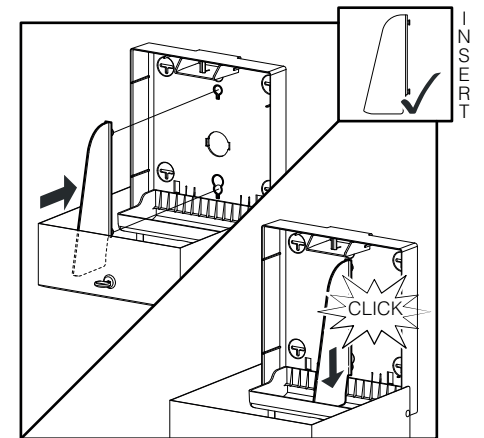

**DELTA CLEAN® WC-Jumborollenspender Edelstahl**  
 MINI MULTIFOLD HAND TOWEL DISPENSER (🧻)  
 JUMBO TOILET ROLL DISPENSER (🌀)  
 MINI FOLDED TOILET TISSUE DISPENSER (🧻)

**DZ6522**

L

(i) Only with dispenser not fixed on the wall

(i) Only with dispenser not fixed on the wall

INSERT