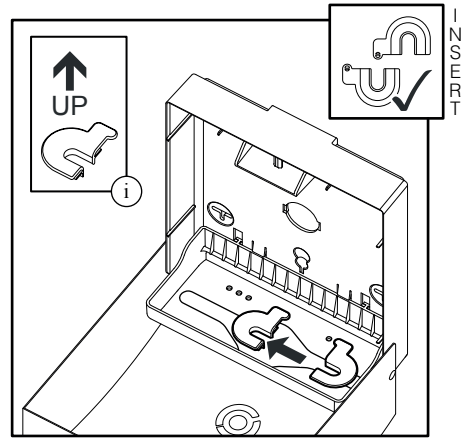

**DELTA CLEAN® WC-Jumborollenspender Edelstahl**  
 MINI MULTIFOLD HAND TOWEL DISPENSER (🧻)  
 JUMBO TOILET ROLL DISPENSER (🌀)  
 MINI FOLDED TOILET TISSUE DISPENSER (🧻)

**DZ6522**

L

(i) Only with dispenser not fixed on the wall

(i) Only with dispenser not fixed on the wall

INSERT