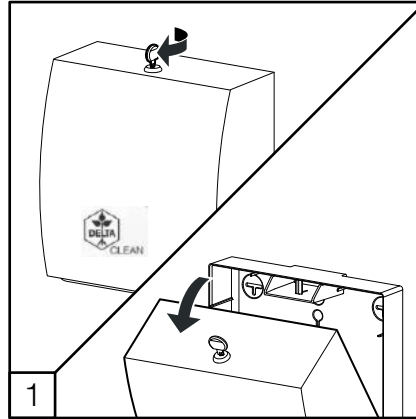

DELTA CLEAN® Distributeur d'essie-mains pliés Midi en acier inoxydable
 MINI MULTIFOLD HAND TOWEL DISPENSER ()
 JUMBO TOILET ROLL DISPENSER ()
 MINI FOLDED TOILET TISSUE DISPENSER ()

DZ6512

L

(i) Only with dispenser not fixed on the wall

(i) Only with dispenser not fixed on the wall