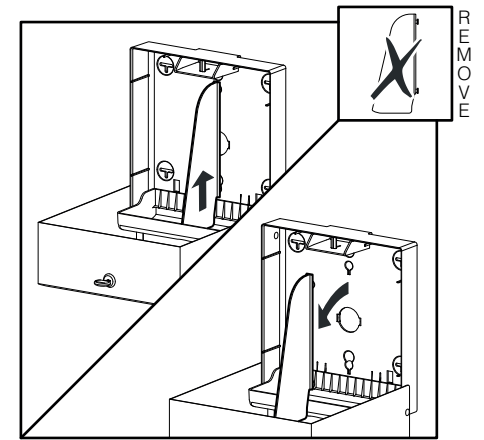

DELTA CLEAN® Distributeur d'essie-mains pliés Midi en acier inoxydable
 MINI MULTIFOLD HAND TOWEL DISPENSER ()
 JUMBO TOILET ROLL DISPENSER ()
 MINI FOLDED TOILET TISSUE DISPENSER ()

DZ6512

L

(i) Only with dispenser not fixed on the wall

(i) Only with dispenser not fixed on the wall