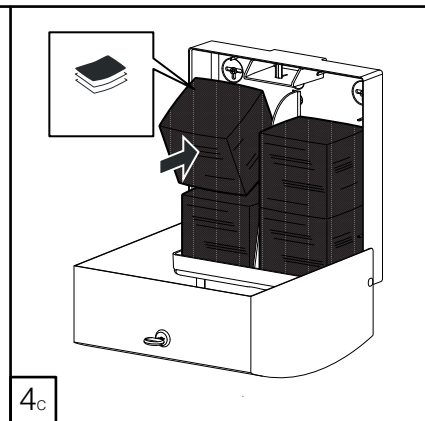

DELTA CLEAN® Distributeur d'essie-mains pliés Midi en acier inoxydable
 MINI MULTIFOLD HAND TOWEL DISPENSER ()
 JUMBO TOILET ROLL DISPENSER ()
 MINI FOLDED TOILET TISSUE DISPENSER ()

DZ6512

L

(i) Only with dispenser not fixed on the wall

(i) Only with dispenser not fixed on the wall