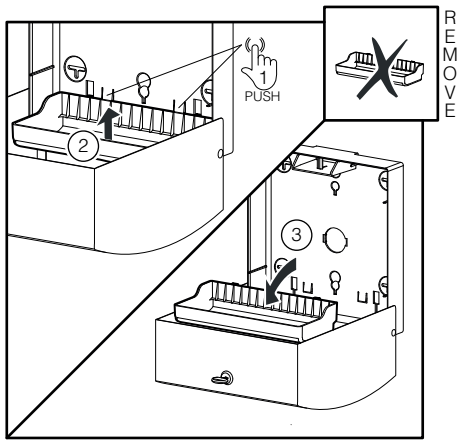

DELTA CLEAN® Distributeur d'essie-mains pliés Midi en acier inoxydable
 MINI MULTIFOLD HAND TOWEL DISPENSER ()
 JUMBO TOILET ROLL DISPENSER ()
 MINI FOLDED TOILET TISSUE DISPENSER ()

DZ6512

L

(i) Only with dispenser not fixed on the wall

(i) Only with dispenser not fixed on the wall