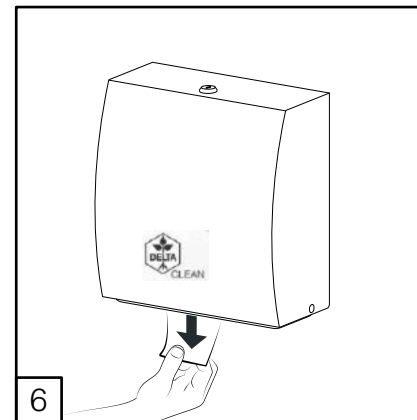

DELTA CLEAN® Distributeur d'essie-mains pliés Midi en acier inoxydable
 MINI MULTIFOLD HAND TOWEL DISPENSER ()
 JUMBO TOILET ROLL DISPENSER ()
 MINI FOLDED TOILET TISSUE DISPENSER ()

DZ6512

L

(i) Only with dispenser not fixed on the wall

(i) Only with dispenser not fixed on the wall