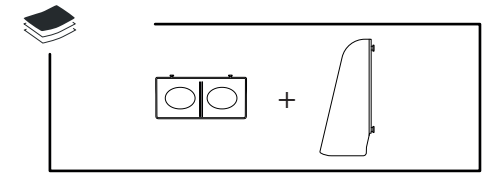

DELTA CLEAN® Distributeur d'essie-mains pliés Midi en acier inoxydable
 MINI MULTIFOLD HAND TOWEL DISPENSER ()
 JUMBO TOILET ROLL DISPENSER ()
 MINI FOLDED TOILET TISSUE DISPENSER ()

DZ6512

L

(i) Only with dispenser not fixed on the wall

(i) Only with dispenser not fixed on the wall