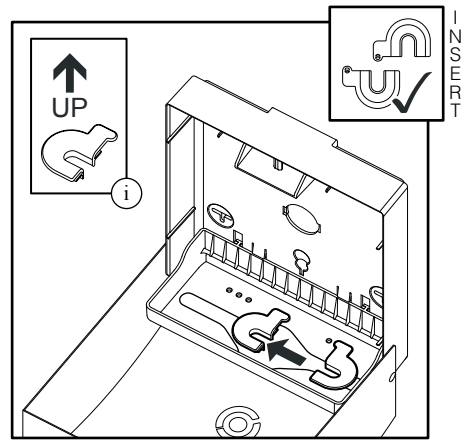

DELTA CLEAN® Distributeur d'essie-mains pliés Midi en acier inoxydable
 MINI MULTIFOLD HAND TOWEL DISPENSER ()
 JUMBO TOILET ROLL DISPENSER ()
 MINI FOLDED TOILET TISSUE DISPENSER ()

DZ6512

L

(i) Only with dispenser not fixed on the wall

(i) Only with dispenser not fixed on the wall