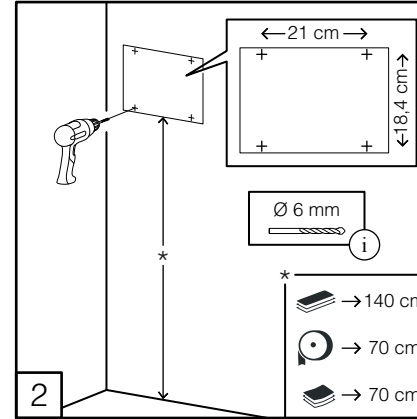

DELTA CLEAN® Distributeur d'essie-mains pliés Midi en acier inoxydable
 MINI MULTIFOLD HAND TOWEL DISPENSER ()
 JUMBO TOILET ROLL DISPENSER ()
 MINI FOLDED TOILET TISSUE DISPENSER ()

DZ6512

L

(i) Only with dispenser not fixed on the wall

(i) Only with dispenser not fixed on the wall