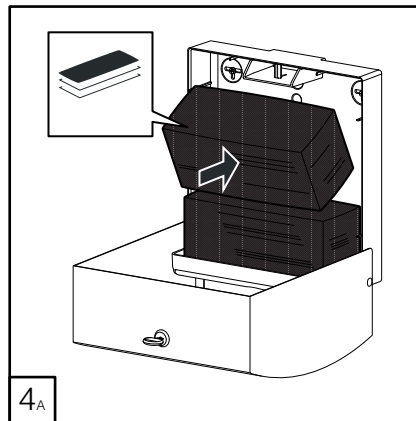

DELTA CLEAN® Distributeur d'essie-mains pliés Midi en acier inoxydable
 MINI MULTIFOLD HAND TOWEL DISPENSER ()
 JUMBO TOILET ROLL DISPENSER ()
 MINI FOLDED TOILET TISSUE DISPENSER ()

DZ6512

L

(i) Only with dispenser not fixed on the wall

(i) Only with dispenser not fixed on the wall