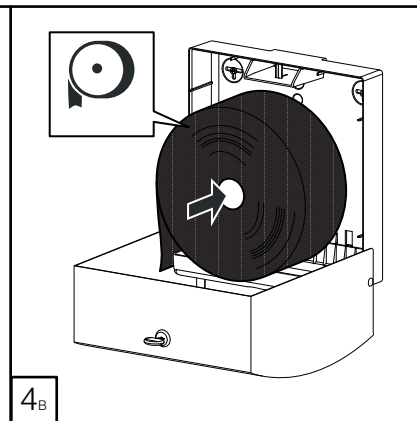

DELTA CLEAN® Distributeur d'essie-mains pliés Midi en acier inoxydable
 MINI MULTIFOLD HAND TOWEL DISPENSER ()
 JUMBO TOILET ROLL DISPENSER ()
 MINI FOLDED TOILET TISSUE DISPENSER ()

DZ6512

L

(i) Only with dispenser not fixed on the wall

(i) Only with dispenser not fixed on the wall