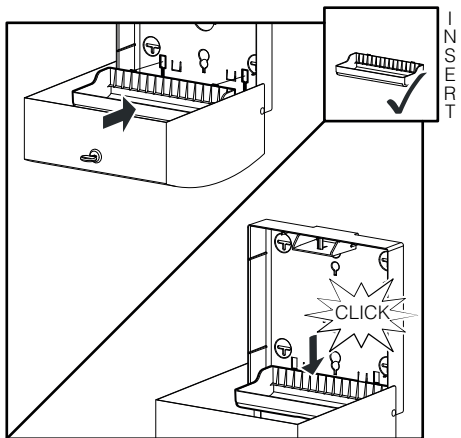

DELTA CLEAN® Distributeur d'essie-mains pliés Midi en acier inoxydable
 MINI MULTIFOLD HAND TOWEL DISPENSER ()
 JUMBO TOILET ROLL DISPENSER ()
 MINI FOLDED TOILET TISSUE DISPENSER ()

DZ6512

L

(i) Only with dispenser not fixed on the wall

(i) Only with dispenser not fixed on the wall