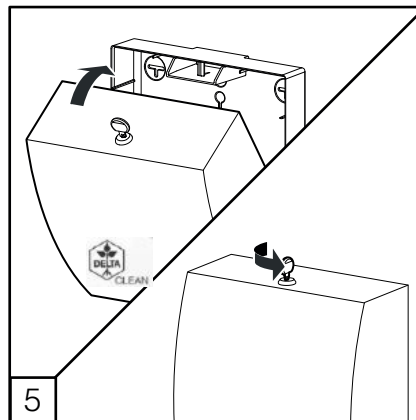

DELTA CLEAN® Distributeur d'essie-mains pliés Midi en acier inoxydable
 MINI MULTIFOLD HAND TOWEL DISPENSER ()
 JUMBO TOILET ROLL DISPENSER ()
 MINI FOLDED TOILET TISSUE DISPENSER ()

DZ6512

L

(i) Only with dispenser not fixed on the wall

(i) Only with dispenser not fixed on the wall