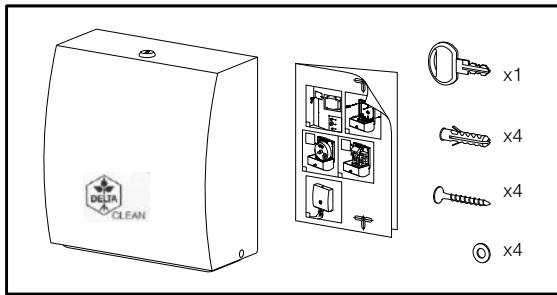

DELTA CLEAN® Distributeur d'essie-mains pliés Midi en acier inoxydable
 MINI MULTIFOLD HAND TOWEL DISPENSER ()
 JUMBO TOILET ROLL DISPENSER ()
 MINI FOLDED TOILET TISSUE DISPENSER ()

DZ6512

L

(i) Only with dispenser not fixed on the wall

(i) Only with dispenser not fixed on the wall