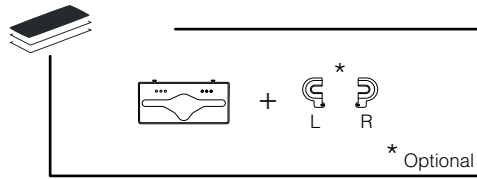

DELTA CLEAN® Distributeur d'essie-mains pliés Midi en acier inoxydable
 MINI MULTIFOLD HAND TOWEL DISPENSER ()
 JUMBO TOILET ROLL DISPENSER ()
 MINI FOLDED TOILET TISSUE DISPENSER ()

DZ6512

L

(i) Only with dispenser not fixed on the wall

(i) Only with dispenser not fixed on the wall