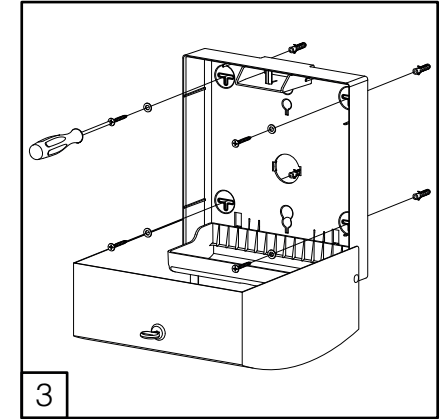

DELTA CLEAN® Distributeur d'essie-mains pliés Midi en acier inoxydable
 MINI MULTIFOLD HAND TOWEL DISPENSER ()
 JUMBO TOILET ROLL DISPENSER ()
 MINI FOLDED TOILET TISSUE DISPENSER ()

DZ6512

L

(i) Only with dispenser not fixed on the wall

(i) Only with dispenser not fixed on the wall