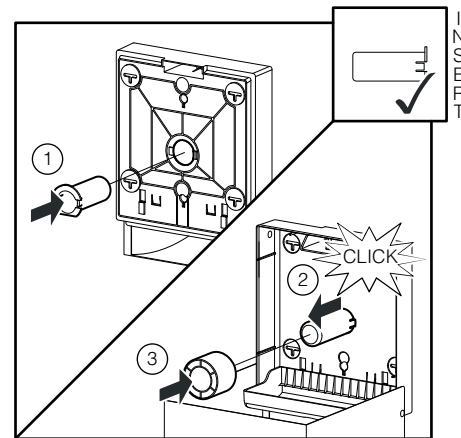

DELTA CLEAN® Distributeur d'essie-mains pliés Midi en acier inoxydable
 MINI MULTIFOLD HAND TOWEL DISPENSER ()
 JUMBO TOILET ROLL DISPENSER ()
 MINI FOLDED TOILET TISSUE DISPENSER ()

DZ6512

L

(i) Only with dispenser not fixed on the wall

(i) Only with dispenser not fixed on the wall