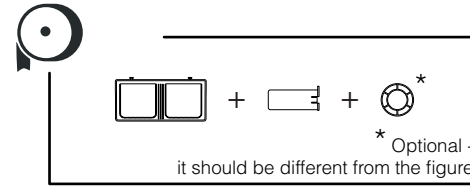

DELTA CLEAN® Distributeur d'essie-mains pliés Midi en acier inoxydable
 MINI MULTIFOLD HAND TOWEL DISPENSER ()
 JUMBO TOILET ROLL DISPENSER ()
 MINI FOLDED TOILET TISSUE DISPENSER ()

DZ6512

L

(i) Only with dispenser not fixed on the wall

(i) Only with dispenser not fixed on the wall