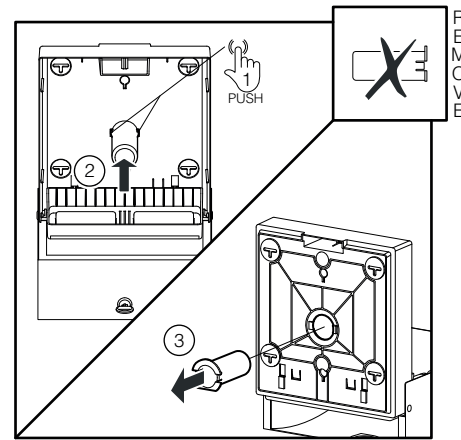

DELTA CLEAN® Distributeur d'essie-mains pliés Midi en acier inoxydable
 MINI MULTIFOLD HAND TOWEL DISPENSER ()
 JUMBO TOILET ROLL DISPENSER ()
 MINI FOLDED TOILET TISSUE DISPENSER ()

DZ6512

L

(i) Only with dispenser not fixed on the wall

(i) Only with dispenser not fixed on the wall