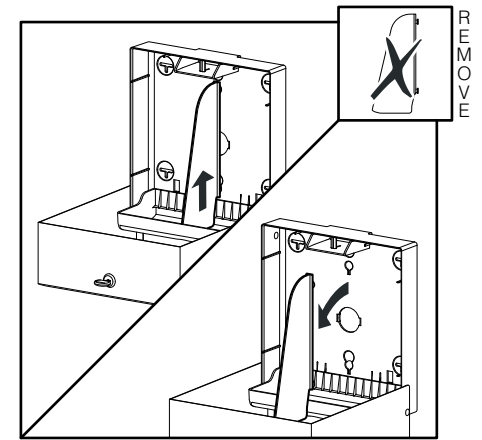

# DELTA CLEAN® Falthandtuchspender Midi Edelstahl

MINI MULTIFOLD HAND TOWEL DISPENSER (🧻)

JUMBO TOILET ROLL DISPENSER (🌀)

MINI FOLDED TOILET TISSUE DISPENSER (🧻)

## DZ6512

L

(i) Only with dispenser not fixed on the wall

(i) Only with dispenser not fixed on the wall