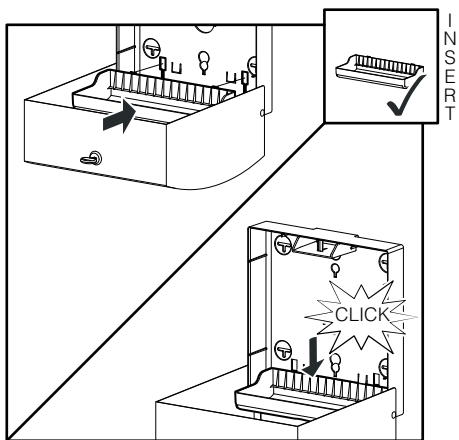

# DELTA CLEAN® Falthandtuchspender Midi Edelstahl

MINI MULTIFOLD HAND TOWEL DISPENSER (🧻)

JUMBO TOILET ROLL DISPENSER (🌀)

MINI FOLDED TOILET TISSUE DISPENSER (🧻)

## DZ6512

L

(i) Only with dispenser not fixed on the wall

(i) Only with dispenser not fixed on the wall