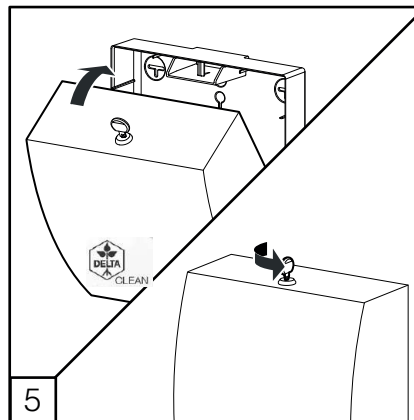

# DELTA CLEAN® Falthandtuchspender Midi Edelstahl

MINI MULTIFOLD HAND TOWEL DISPENSER (🧻)

JUMBO TOILET ROLL DISPENSER (🌀)

MINI FOLDED TOILET TISSUE DISPENSER (🧻)

## DZ6512

L

(i) Only with dispenser not fixed on the wall

(i) Only with dispenser not fixed on the wall