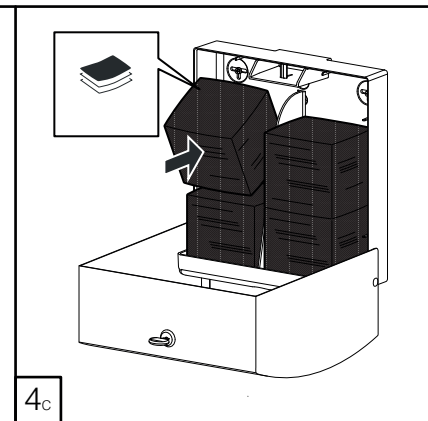

# DELTA CLEAN® Falthandtuchspender Midi Edelstahl

MINI MULTIFOLD HAND TOWEL DISPENSER (🧻)

JUMBO TOILET ROLL DISPENSER (🌀)

MINI FOLDED TOILET TISSUE DISPENSER (🧻)

## DZ6512

L

(i) Only with dispenser not fixed on the wall

(i) Only with dispenser not fixed on the wall