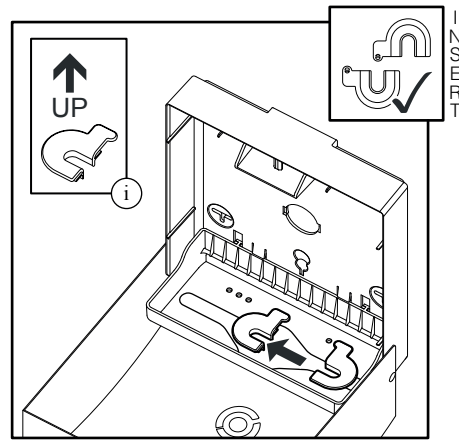

# DELTA CLEAN® Falthandtuchspender Midi Edelstahl

MINI MULTIFOLD HAND TOWEL DISPENSER (🧻)

JUMBO TOILET ROLL DISPENSER (🌀)

MINI FOLDED TOILET TISSUE DISPENSER (🧻)

## DZ6512

L

(i) Only with dispenser not fixed on the wall

(i) Only with dispenser not fixed on the wall