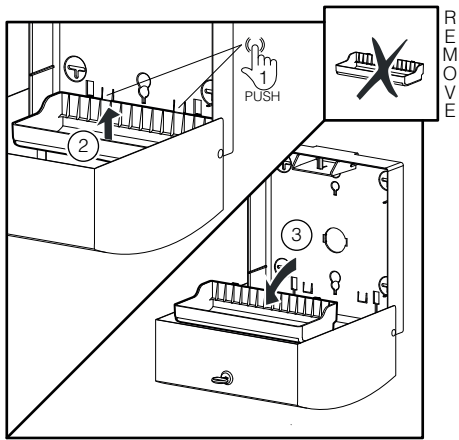

# DELTA CLEAN® Falthandtuchspender Midi Edelstahl

MINI MULTIFOLD HAND TOWEL DISPENSER (🧻)

JUMBO TOILET ROLL DISPENSER (🌀)

MINI FOLDED TOILET TISSUE DISPENSER (🧻)

## DZ6512

L

(i) Only with dispenser not fixed on the wall

(i) Only with dispenser not fixed on the wall