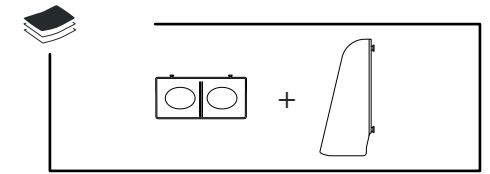

# DELTA CLEAN® Falthandtuchspender Midi Edelstahl

MINI MULTIFOLD HAND TOWEL DISPENSER (🧻)

JUMBO TOILET ROLL DISPENSER (🌀)

MINI FOLDED TOILET TISSUE DISPENSER (🧻)

## DZ6512

L

(i) Only with dispenser not fixed on the wall

(i) Only with dispenser not fixed on the wall