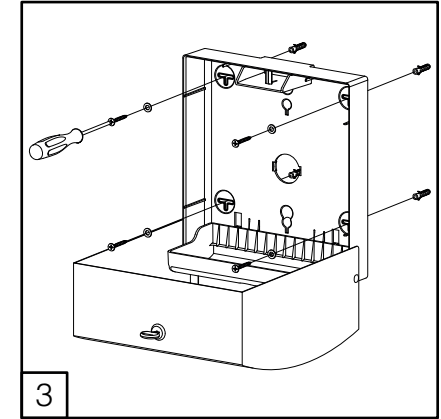

# DELTA CLEAN® Falthandtuchspender Midi Edelstahl

MINI MULTIFOLD HAND TOWEL DISPENSER (🧻)

JUMBO TOILET ROLL DISPENSER (🌀)

MINI FOLDED TOILET TISSUE DISPENSER (🧻)

## DZ6512

L

(i) Only with dispenser not fixed on the wall

(i) Only with dispenser not fixed on the wall