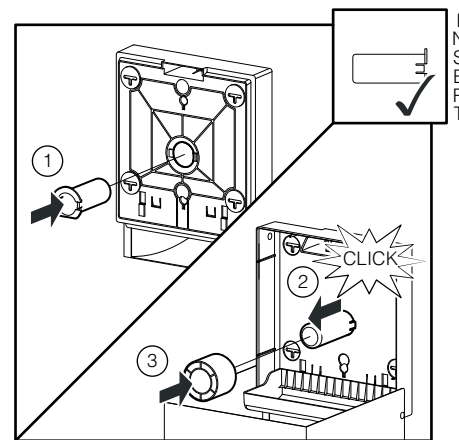

# DELTA CLEAN® Falthandtuchspender Midi Edelstahl

MINI MULTIFOLD HAND TOWEL DISPENSER (🧻)

JUMBO TOILET ROLL DISPENSER (🌀)

MINI FOLDED TOILET TISSUE DISPENSER (🧻)

## DZ6512

L

(i) Only with dispenser not fixed on the wall

(i) Only with dispenser not fixed on the wall