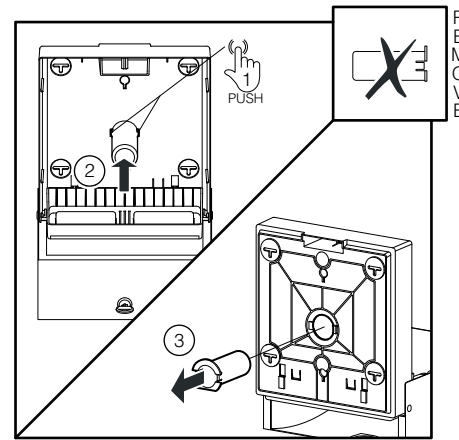

# DELTA CLEAN® Falthandtuchspender Midi Edelstahl

MINI MULTIFOLD HAND TOWEL DISPENSER (🧻)

JUMBO TOILET ROLL DISPENSER (🌀)

MINI FOLDED TOILET TISSUE DISPENSER (🧻)

## DZ6512

L

(i) Only with dispenser not fixed on the wall

(i) Only with dispenser not fixed on the wall