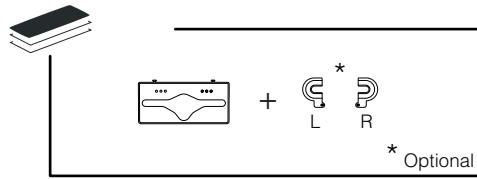

# DELTA CLEAN® Falthandtuchspender Midi Edelstahl

MINI MULTIFOLD HAND TOWEL DISPENSER (🧻)

JUMBO TOILET ROLL DISPENSER (🌀)

MINI FOLDED TOILET TISSUE DISPENSER (🧻)

## DZ6512

L

(i) Only with dispenser not fixed on the wall

(i) Only with dispenser not fixed on the wall