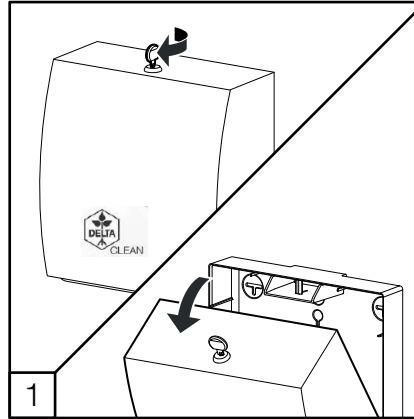

# DELTA CLEAN® Falthandtuchspender Midi Edelstahl

MINI MULTIFOLD HAND TOWEL DISPENSER (🧻)

JUMBO TOILET ROLL DISPENSER (🌀)

MINI FOLDED TOILET TISSUE DISPENSER (🧻)

## DZ6512

L

(i) Only with dispenser not fixed on the wall

(i) Only with dispenser not fixed on the wall