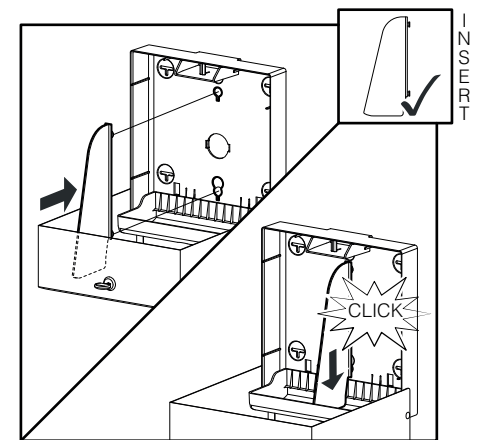

# DELTA CLEAN® Falthandtuchspender Midi Edelstahl

MINI MULTIFOLD HAND TOWEL DISPENSER (🧻)

JUMBO TOILET ROLL DISPENSER (🌀)

MINI FOLDED TOILET TISSUE DISPENSER (🧻)

## DZ6512

L

(i) Only with dispenser not fixed on the wall

(i) Only with dispenser not fixed on the wall