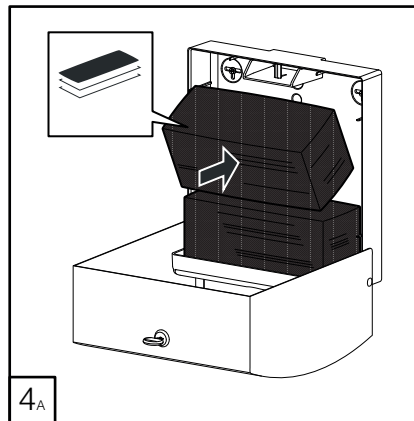

# DELTA CLEAN® Falthandtuchspender Midi Edelstahl

MINI MULTIFOLD HAND TOWEL DISPENSER (🧻)

JUMBO TOILET ROLL DISPENSER (🌀)

MINI FOLDED TOILET TISSUE DISPENSER (🧻)

## DZ6512

L

(i) Only with dispenser not fixed on the wall

(i) Only with dispenser not fixed on the wall