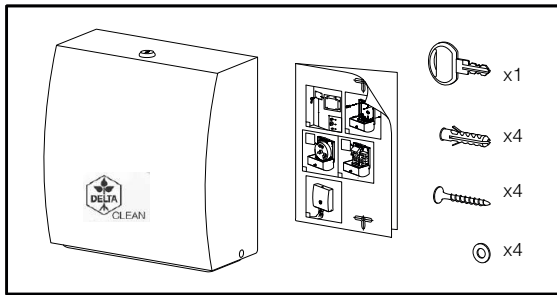

# DELTA CLEAN® Falthandtuchspender Midi Edelstahl

MINI MULTIFOLD HAND TOWEL DISPENSER (🧻)

JUMBO TOILET ROLL DISPENSER (🌀)

MINI FOLDED TOILET TISSUE DISPENSER (🧻)

## DZ6512

L

(i) Only with dispenser not fixed on the wall

(i) Only with dispenser not fixed on the wall