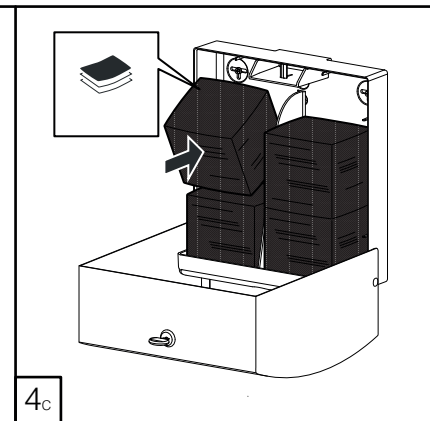

DELTA CLEAN® WC-Einzelblattspender Doppel Edelstahl
 MINI MULTIFOLD HAND TOWEL DISPENSER (🧻)
 JUMBO TOILET ROLL DISPENSER (🌀)
 MINI FOLDED TOILET TISSUE DISPENSER (🧻)

DZ6533

L

(i) Only with dispenser not fixed on the wall

(i) Only with dispenser not fixed on the wall