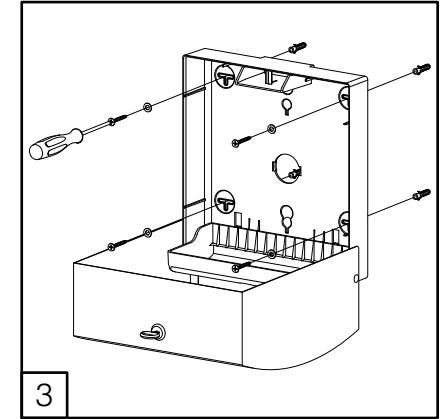

DELTA CLEAN® WC-Einzelblattspender Doppel Edelstahl
 MINI MULTIFOLD HAND TOWEL DISPENSER (🧻)
 JUMBO TOILET ROLL DISPENSER (🌀)
 MINI FOLDED TOILET TISSUE DISPENSER (🧻)

DZ6533

L

(i) Only with dispenser not fixed on the wall

(i) Only with dispenser not fixed on the wall