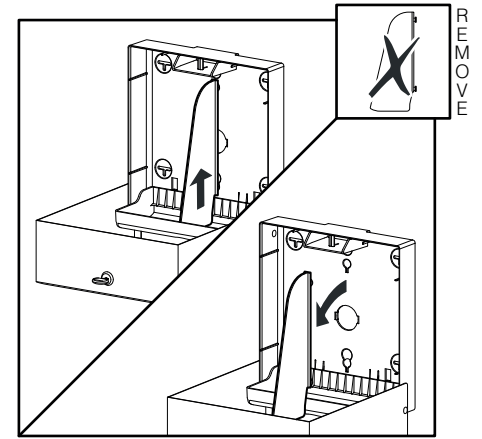

DELTA CLEAN® WC-Einzelblattspender Doppel Edelstahl
 MINI MULTIFOLD HAND TOWEL DISPENSER (🧻)
 JUMBO TOILET ROLL DISPENSER (🌀)
 MINI FOLDED TOILET TISSUE DISPENSER (🧻)

DZ6533

L

(i) Only with dispenser not fixed on the wall

(i) Only with dispenser not fixed on the wall