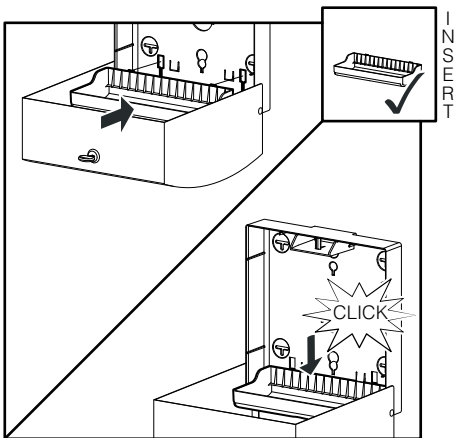

DELTA CLEAN® WC-Einzelblattspender Doppel Edelstahl
 MINI MULTIFOLD HAND TOWEL DISPENSER (🧻)
 JUMBO TOILET ROLL DISPENSER (🌀)
 MINI FOLDED TOILET TISSUE DISPENSER (🧻)

DZ6533

L

(i) Only with dispenser not fixed on the wall

(i) Only with dispenser not fixed on the wall