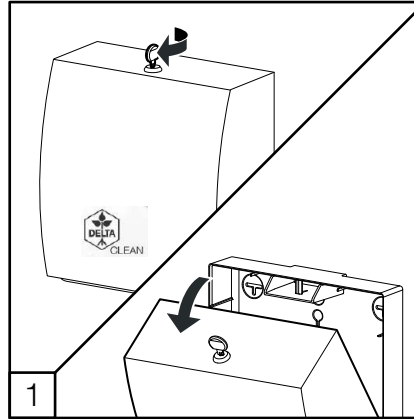

DELTA CLEAN® WC-Einzelblattspender Doppel Edelstahl
 MINI MULTIFOLD HAND TOWEL DISPENSER (🧻)
 JUMBO TOILET ROLL DISPENSER (🌀)
 MINI FOLDED TOILET TISSUE DISPENSER (🧻)

DZ6533

L

(i) Only with dispenser not fixed on the wall

(i) Only with dispenser not fixed on the wall