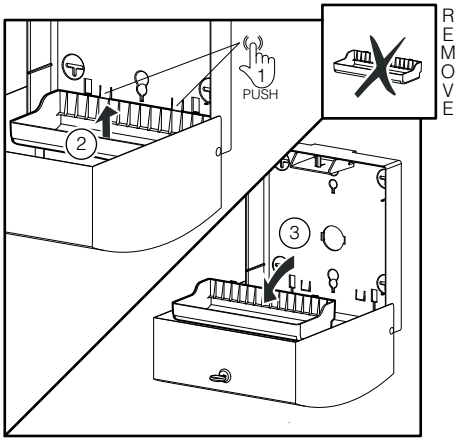

DELTA CLEAN® WC-Einzelblattspender Doppel Edelstahl
 MINI MULTIFOLD HAND TOWEL DISPENSER (🧻)
 JUMBO TOILET ROLL DISPENSER (🌀)
 MINI FOLDED TOILET TISSUE DISPENSER (🧻)

DZ6533

L

(i) Only with dispenser not fixed on the wall

(i) Only with dispenser not fixed on the wall