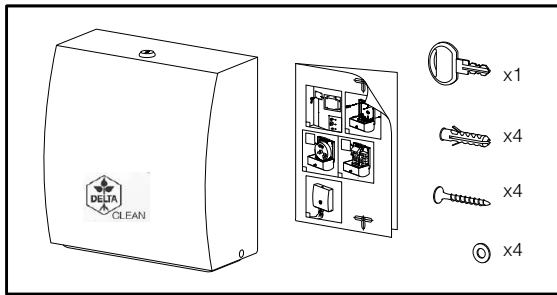

DELTA CLEAN® WC-Einzelblattspender Doppel Edelstahl
 MINI MULTIFOLD HAND TOWEL DISPENSER (🧻)
 JUMBO TOILET ROLL DISPENSER (🌀)
 MINI FOLDED TOILET TISSUE DISPENSER (🧻)

DZ6533

L

(i) Only with dispenser not fixed on the wall

(i) Only with dispenser not fixed on the wall