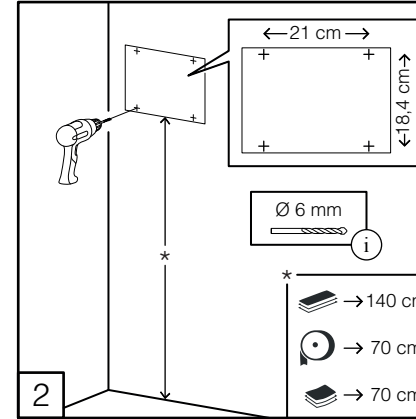

DELTA CLEAN® WC-Einzelblattspender Doppel Edelstahl
 MINI MULTIFOLD HAND TOWEL DISPENSER (🧻)
 JUMBO TOILET ROLL DISPENSER (🌀)
 MINI FOLDED TOILET TISSUE DISPENSER (🧻)

DZ6533

L

(i) Only with dispenser not fixed on the wall

(i) Only with dispenser not fixed on the wall