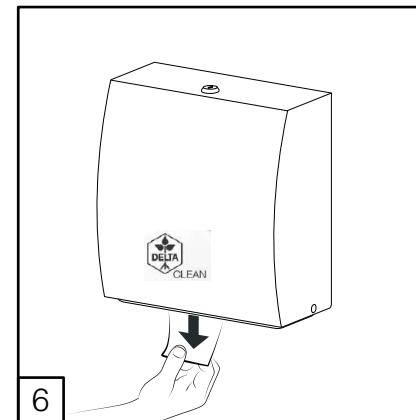

DELTA CLEAN® WC-Einzelblattspender Doppel Edelstahl
 MINI MULTIFOLD HAND TOWEL DISPENSER (🧻)
 JUMBO TOILET ROLL DISPENSER (🌀)
 MINI FOLDED TOILET TISSUE DISPENSER (🧻)

DZ6533

L

(i) Only with dispenser not fixed on the wall

(i) Only with dispenser not fixed on the wall