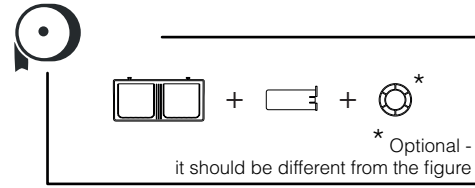

DELTA CLEAN® WC-Einzelblattspender Doppel Edelstahl
 MINI MULTIFOLD HAND TOWEL DISPENSER (🧻)
 JUMBO TOILET ROLL DISPENSER (🌀)
 MINI FOLDED TOILET TISSUE DISPENSER (🧻)

DZ6533

L

(i) Only with dispenser not fixed on the wall

(i) Only with dispenser not fixed on the wall