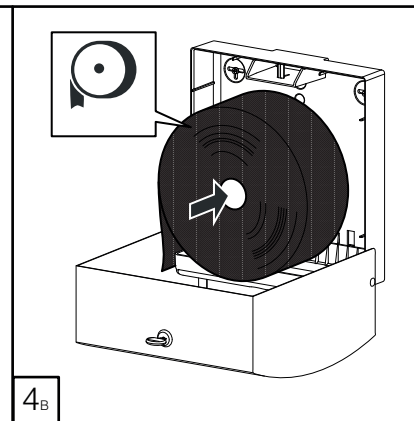

DELTA CLEAN® WC-Einzelblattspender Doppel Edelstahl
 MINI MULTIFOLD HAND TOWEL DISPENSER (🧻)
 JUMBO TOILET ROLL DISPENSER (🌀)
 MINI FOLDED TOILET TISSUE DISPENSER (🧻)

DZ6533

L

(i) Only with dispenser not fixed on the wall

(i) Only with dispenser not fixed on the wall