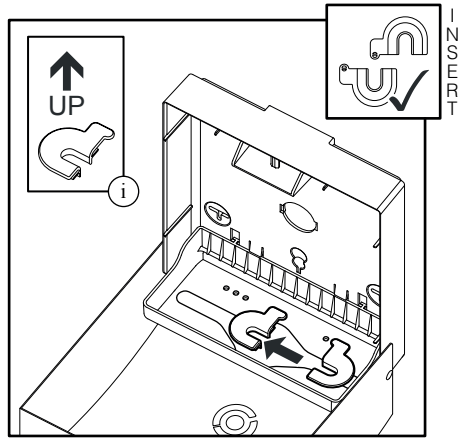

DELTA CLEAN® WC-Einzelblattspender Doppel Edelstahl
 MINI MULTIFOLD HAND TOWEL DISPENSER (🧻)
 JUMBO TOILET ROLL DISPENSER (🌀)
 MINI FOLDED TOILET TISSUE DISPENSER (🧻)

DZ6533

L

(i) Only with dispenser not fixed on the wall

(i) Only with dispenser not fixed on the wall