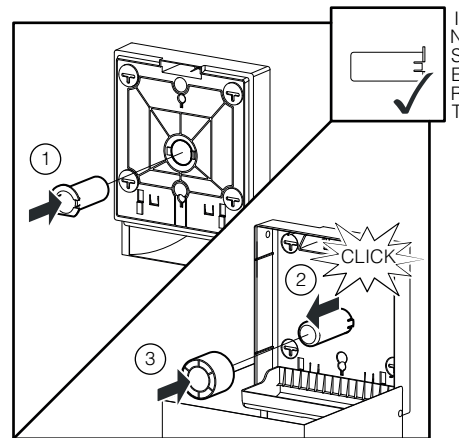

DELTA CLEAN® WC-Einzelblattspender Doppel Edelstahl
 MINI MULTIFOLD HAND TOWEL DISPENSER (🧻)
 JUMBO TOILET ROLL DISPENSER (🌀)
 MINI FOLDED TOILET TISSUE DISPENSER (🧻)

DZ6533

L

(i) Only with dispenser not fixed on the wall

(i) Only with dispenser not fixed on the wall