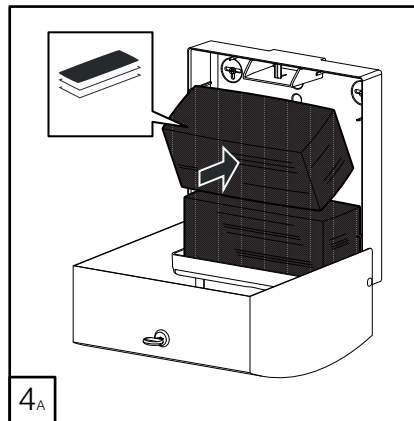

DELTA CLEAN® WC-Einzelblattspender Doppel Edelstahl
 MINI MULTIFOLD HAND TOWEL DISPENSER (🧻)
 JUMBO TOILET ROLL DISPENSER (🌀)
 MINI FOLDED TOILET TISSUE DISPENSER (🧻)

DZ6533

L

(i) Only with dispenser not fixed on the wall

(i) Only with dispenser not fixed on the wall