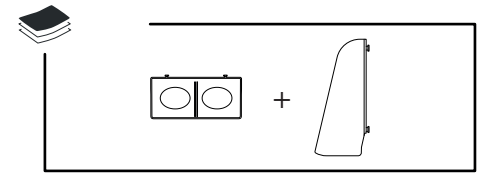

DELTA CLEAN® WC-Einzelblattspender Doppel Edelstahl
 MINI MULTIFOLD HAND TOWEL DISPENSER (🧻)
 JUMBO TOILET ROLL DISPENSER (🌀)
 MINI FOLDED TOILET TISSUE DISPENSER (🧻)

DZ6533

L

(i) Only with dispenser not fixed on the wall

(i) Only with dispenser not fixed on the wall