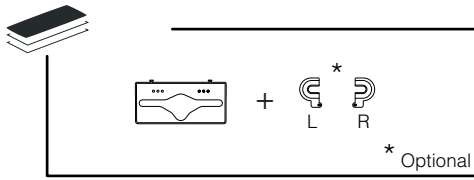

DELTA CLEAN® WC-Einzelblattspender Doppel Edelstahl
 MINI MULTIFOLD HAND TOWEL DISPENSER (🧻)
 JUMBO TOILET ROLL DISPENSER (🌀)
 MINI FOLDED TOILET TISSUE DISPENSER (🧻)

DZ6533

L

(i) Only with dispenser not fixed on the wall

(i) Only with dispenser not fixed on the wall