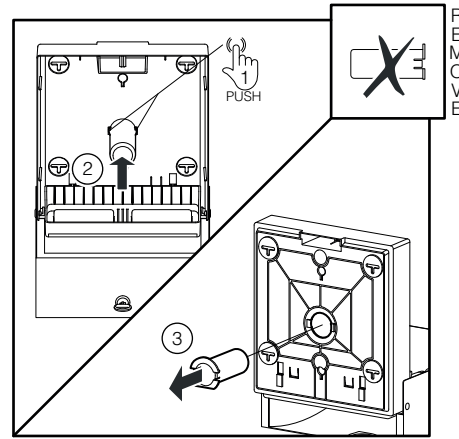

DELTA CLEAN® WC-Einzelblattspender Doppel Edelstahl
 MINI MULTIFOLD HAND TOWEL DISPENSER (🧻)
 JUMBO TOILET ROLL DISPENSER (🌀)
 MINI FOLDED TOILET TISSUE DISPENSER (🧻)

DZ6533

L

(i) Only with dispenser not fixed on the wall

(i) Only with dispenser not fixed on the wall