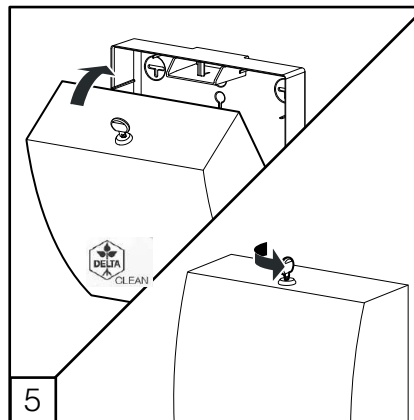

DELTA CLEAN® WC-Einzelblattspender Doppel Edelstahl
 MINI MULTIFOLD HAND TOWEL DISPENSER (🧻)
 JUMBO TOILET ROLL DISPENSER (🌀)
 MINI FOLDED TOILET TISSUE DISPENSER (🧻)

DZ6533

L

(i) Only with dispenser not fixed on the wall

(i) Only with dispenser not fixed on the wall