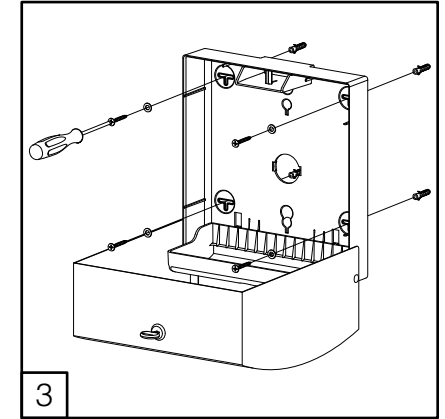

DELTA CLEAN® WC-Jumborollenspender Edelstahl
 MINI MULTIFOLD HAND TOWEL DISPENSER (🧻)
 JUMBO TOILET ROLL DISPENSER (🌀)
 MINI FOLDED TOILET TISSUE DISPENSER (🧻)

DZ6522

L

i Only with dispenser not fixed on the wall

i Only with dispenser not fixed on the wall