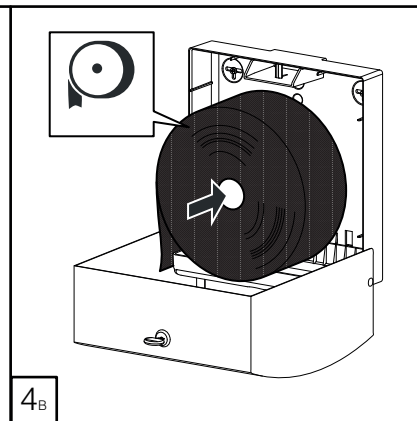

DELTA CLEAN® WC-Jumborollenspender Edelstahl
 MINI MULTIFOLD HAND TOWEL DISPENSER (🧻)
 JUMBO TOILET ROLL DISPENSER (🌀)
 MINI FOLDED TOILET TISSUE DISPENSER (🧻)

DZ6522

L

i Only with dispenser not fixed on the wall

i Only with dispenser not fixed on the wall