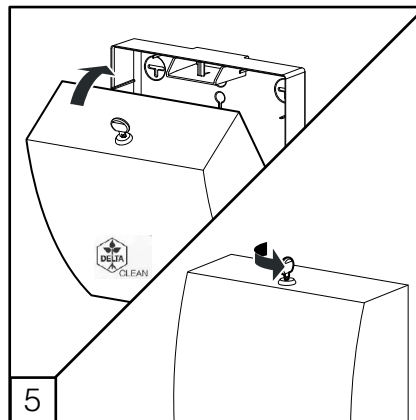

DELTA CLEAN® WC-Jumborollenspender Edelstahl
 MINI MULTIFOLD HAND TOWEL DISPENSER (🧻)
 JUMBO TOILET ROLL DISPENSER (🌀)
 MINI FOLDED TOILET TISSUE DISPENSER (🧻)

DZ6522

L

i Only with dispenser not fixed on the wall

i Only with dispenser not fixed on the wall