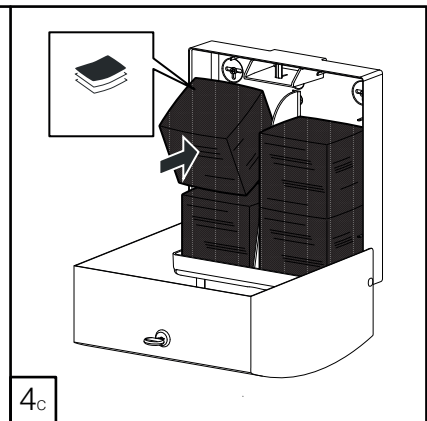

DELTA CLEAN® WC-Jumborollenspender Edelstahl
 MINI MULTIFOLD HAND TOWEL DISPENSER (🧻)
 JUMBO TOILET ROLL DISPENSER (🌀)
 MINI FOLDED TOILET TISSUE DISPENSER (🧻)

DZ6522

L

i Only with dispenser not fixed on the wall

i Only with dispenser not fixed on the wall