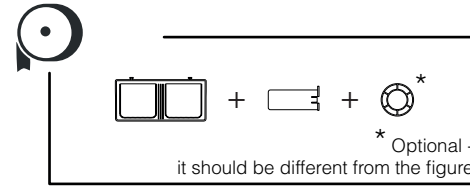

DELTA CLEAN® WC-Jumborollenspender Edelstahl
 MINI MULTIFOLD HAND TOWEL DISPENSER (🧻)
 JUMBO TOILET ROLL DISPENSER (🌀)
 MINI FOLDED TOILET TISSUE DISPENSER (🧻)

DZ6522

L

i Only with dispenser not fixed on the wall

i Only with dispenser not fixed on the wall