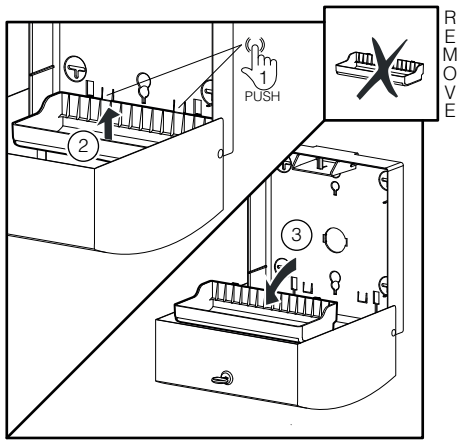

DELTA CLEAN® WC-Jumborollenspender Edelstahl
 MINI MULTIFOLD HAND TOWEL DISPENSER (🧻)
 JUMBO TOILET ROLL DISPENSER (🌀)
 MINI FOLDED TOILET TISSUE DISPENSER (🧻)

DZ6522

L

i Only with dispenser not fixed on the wall

i Only with dispenser not fixed on the wall