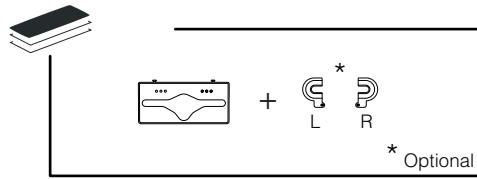

DELTA CLEAN® WC-Jumborollenspender Edelstahl
 MINI MULTIFOLD HAND TOWEL DISPENSER (🧻)
 JUMBO TOILET ROLL DISPENSER (🌀)
 MINI FOLDED TOILET TISSUE DISPENSER (🧻)

DZ6522

L

i Only with dispenser not fixed on the wall

i Only with dispenser not fixed on the wall