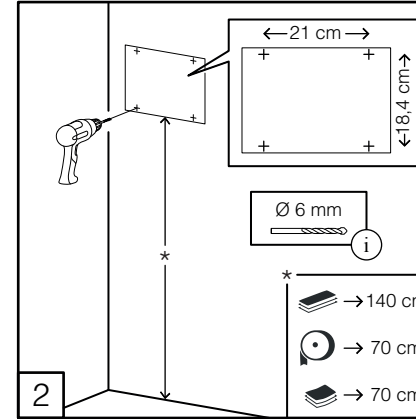

DELTA CLEAN® WC-Jumborollenspender Edelstahl
 MINI MULTIFOLD HAND TOWEL DISPENSER (🧻)
 JUMBO TOILET ROLL DISPENSER (🌀)
 MINI FOLDED TOILET TISSUE DISPENSER (🧻)

DZ6522

L

i Only with dispenser not fixed on the wall

i Only with dispenser not fixed on the wall