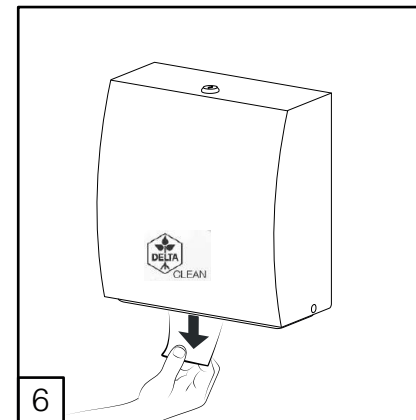

DELTA CLEAN® WC-Jumborollenspender Edelstahl
 MINI MULTIFOLD HAND TOWEL DISPENSER (🧻)
 JUMBO TOILET ROLL DISPENSER (🌀)
 MINI FOLDED TOILET TISSUE DISPENSER (🧻)

DZ6522

L

i Only with dispenser not fixed on the wall

i Only with dispenser not fixed on the wall