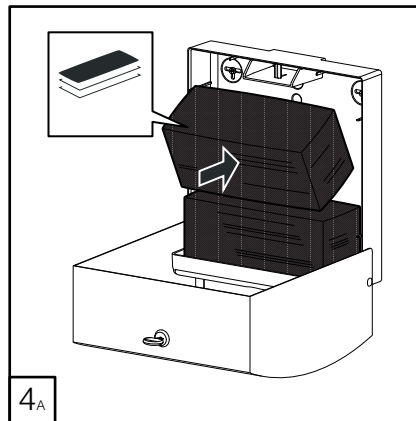

DELTA CLEAN® WC-Jumborollenspender Edelstahl
 MINI MULTIFOLD HAND TOWEL DISPENSER (🧻)
 JUMBO TOILET ROLL DISPENSER (🌀)
 MINI FOLDED TOILET TISSUE DISPENSER (🧻)

DZ6522

L

i Only with dispenser not fixed on the wall

i Only with dispenser not fixed on the wall