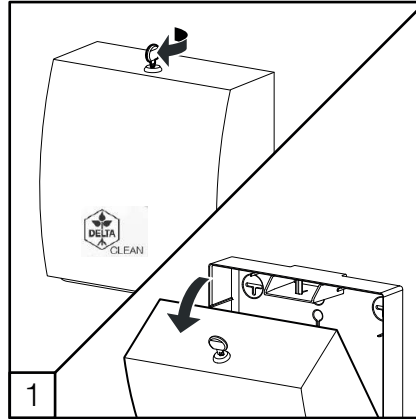

DELTA CLEAN® WC-Jumborollenspender Edelstahl
 MINI MULTIFOLD HAND TOWEL DISPENSER (🧻)
 JUMBO TOILET ROLL DISPENSER (🌀)
 MINI FOLDED TOILET TISSUE DISPENSER (🧻)

DZ6522

L

i Only with dispenser not fixed on the wall

i Only with dispenser not fixed on the wall