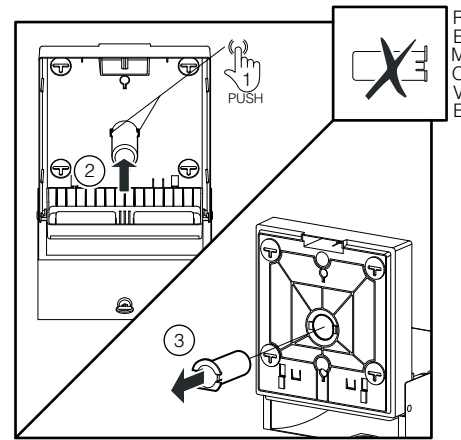

DELTA CLEAN® WC-Jumborollenspender Edelstahl
 MINI MULTIFOLD HAND TOWEL DISPENSER (🧻)
 JUMBO TOILET ROLL DISPENSER (🌀)
 MINI FOLDED TOILET TISSUE DISPENSER (🧻)

DZ6522

L

i Only with dispenser not fixed on the wall

i Only with dispenser not fixed on the wall