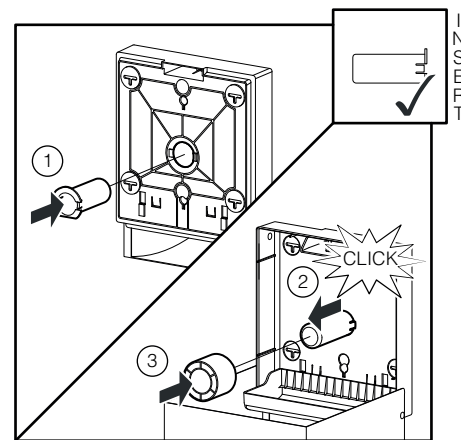

DELTA CLEAN® WC-Jumborollenspender Edelstahl
 MINI MULTIFOLD HAND TOWEL DISPENSER (🧻)
 JUMBO TOILET ROLL DISPENSER (🌀)
 MINI FOLDED TOILET TISSUE DISPENSER (🧻)

DZ6522

L

i Only with dispenser not fixed on the wall

i Only with dispenser not fixed on the wall