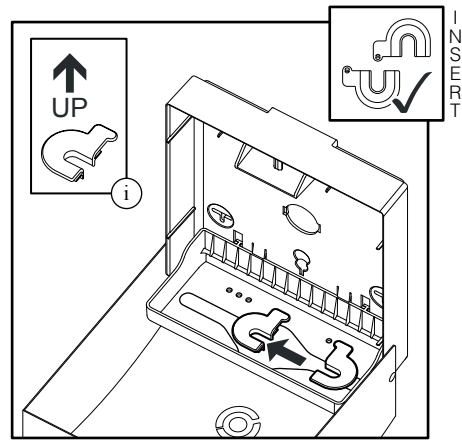

DELTA CLEAN® WC-Jumborollenspender Edelstahl
 MINI MULTIFOLD HAND TOWEL DISPENSER (🧻)
 JUMBO TOILET ROLL DISPENSER (🌀)
 MINI FOLDED TOILET TISSUE DISPENSER (🧻)

DZ6522

L

i Only with dispenser not fixed on the wall

i Only with dispenser not fixed on the wall