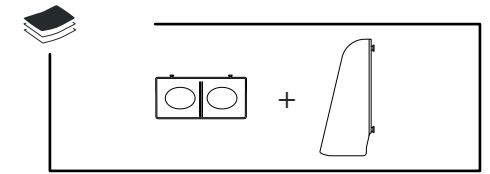

DELTA CLEAN® WC-Jumborollenspender Edelstahl
 MINI MULTIFOLD HAND TOWEL DISPENSER (🧻)
 JUMBO TOILET ROLL DISPENSER (🌀)
 MINI FOLDED TOILET TISSUE DISPENSER (🧻)

DZ6522

L

i Only with dispenser not fixed on the wall

i Only with dispenser not fixed on the wall