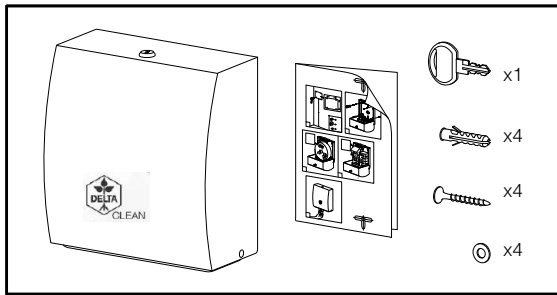

DELTA CLEAN® WC-Jumborollenspender Edelstahl
 MINI MULTIFOLD HAND TOWEL DISPENSER (🧻)
 JUMBO TOILET ROLL DISPENSER (🌀)
 MINI FOLDED TOILET TISSUE DISPENSER (🧻)

DZ6522

L

i Only with dispenser not fixed on the wall

i Only with dispenser not fixed on the wall