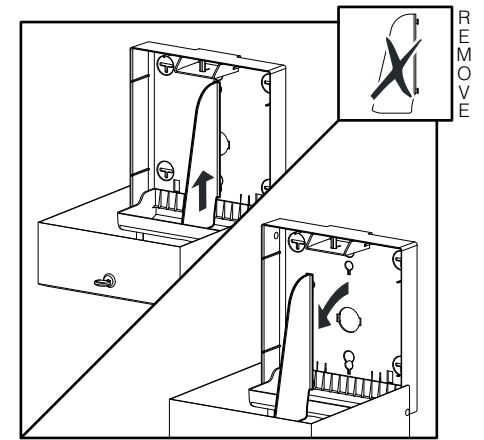

DELTA CLEAN® WC-Jumborollenspender Edelstahl
 MINI MULTIFOLD HAND TOWEL DISPENSER (🧻)
 JUMBO TOILET ROLL DISPENSER (🌀)
 MINI FOLDED TOILET TISSUE DISPENSER (🧻)

DZ6522

L

i Only with dispenser not fixed on the wall

i Only with dispenser not fixed on the wall