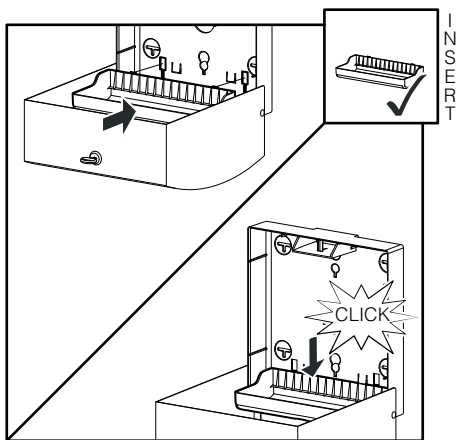

DELTA CLEAN® WC-Jumborollenspender Edelstahl
 MINI MULTIFOLD HAND TOWEL DISPENSER (🧻)
 JUMBO TOILET ROLL DISPENSER (🌀)
 MINI FOLDED TOILET TISSUE DISPENSER (🧻)

DZ6522

L

i Only with dispenser not fixed on the wall

i Only with dispenser not fixed on the wall