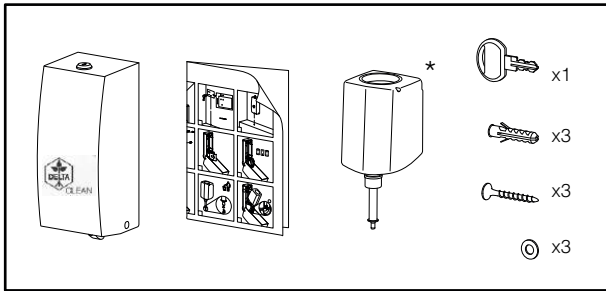

DZ6543

DELTA CLEAN® Seifenspender Edelstahl Sensor

ELECTRONIC SOAP DISPENSER WITH HARD CARTRIDGE (🔋) OR REFILLABLE (🔋)

* Refillable version only